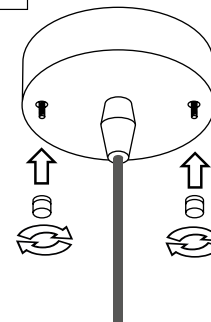

PŘI MECHANICKÉM POŠKOZENÍ ČI NESPRÁVNÉ INSTALACI NEMŮŽE BÝT UZNÁNA ZÁRUKA.
VŠECHNA PRÁVA VYHRAZENA. TECHNICKÉ ÚDAJE SE MOHOU ZMĚNIT BEZ PŘEDCHOZÍHO UPOZORNĚNÍ.

SAFETY INSTRUCTIONS

- **ENTRUST THE INSTALLATION TO QUALIFIED PERSON OR COMPANY.**
- LAMP MUST BE INSTALLED ACCORDING TO SAFETY ELECTRICAL RULES. INCORRECT CONNECTION MAY LEAD TO DAMAGE OF LAMP, SHORTCUT OR HARM TO HEALTH OR PROPERTY.
- BEFORE INSTALLATION/ANY MANIPULATION DISCONNECT THE MAINS ELECTRICAL SUPPLY.
- DO NOT INSTALL THE LAMP ON UNSTABLE OR WET WALL/CEILING. INSTALL ONLY IN INTERIOR.
- DO NOT INSTALL THE LAMP NEAR OBJECTS EMITTING HIGH TEMPERATURE – FOR EXAMPLE STOVE, GAS OR STEAM EXHAUST.
- IF THE LAMP DOES NOT WORK AFTER THE CONNECTION, MAKE SURE THE WIRES ARE CONNECTED RIGHT WAY. AFTERWARDS, SWITCH THE MAINS ELECTRICAL SUPPLY ON.
- KEEP THE LAMP CLEAN.
- BEFORE REPLACING BULB TURN OFF THE POWER AND LEAVE THE LAMP AND THE BULB TO COOL DOWN.

10

11

12

4

5

6

13

14