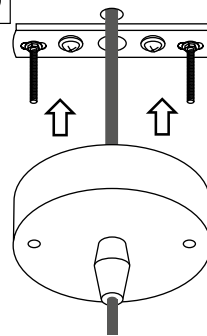

PŘI MECHANICKÉM POŠKOZENÍ ČI NESPRÁVNÉ INSTALACI NEMŮŽE BÝT UZNÁNA ZÁRUKA.
VŠECHNA PRÁVA VYHRAZENA. TECHNICKÉ ÚDAJE SE MOHOU ZMĚNIT BEZ PŘEDCHOZÍHO UPOZORNĚNÍ.

SAFETY INSTRUCTIONS

- **ENTRUST THE INSTALLATION TO QUALIFIED PERSON OR COMPANY.**
- LAMP MUST BE INSTALLED ACCORDING TO SAFETY ELECTRICAL RULES. INCORRECT CONNECTION MAY LEAD TO DAMAGE OF LAMP, SHORTCUT OR HARM TO HEALTH OR PROPERTY.
- BEFORE INSTALLATION/ANY MANIPULATION DISCONNECT THE MAINS ELECTRICAL SUPPLY.
- DO NOT INSTALL THE LAMP ON UNSTABLE OR WET WALL/CEILING. INSTALL ONLY IN INTERIOR.
- DO NOT INSTALL THE LAMP NEAR OBJECTS EMITTING HIGH TEMPERATURE – FOR EXAMPLE STOVE, GAS OR STEAM EXHAUST.
- IF THE LAMP DOES NOT WORK AFTER THE CONNECTION, MAKE SURE THE WIRES ARE CONNECTED RIGHT WAY. AFTERWARDS, SWITCH THE MAINS ELECTRICAL SUPPLY ON.
- KEEP THE LAMP CLEAN.
- BEFORE REPLACING BULB TURN OFF THE POWER AND LEAVE THE LAMP AND THE BULB TO COOL DOWN.

10

11

12

4

5

6

13

14