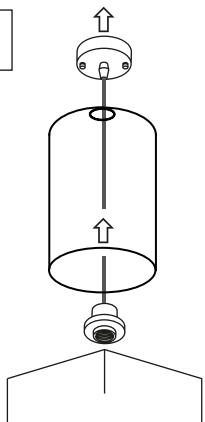

1

2

3

10

11

12

4

5

6

13

14

15

7

8

9

16

17