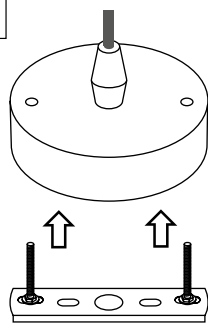

PŘI MECHANICKÉM POŠKOZENÍ ČI NESPRÁVNÉ INSTALACI NEMŮŽE BÝT UZNÁNA ZÁRUKA.
VŠECHNA PRÁVA VYHRAZENA. TECHNICKÉ ÚDAJE SE MOHOU ZMĚNIT BEZ PŘEDCHOZÍHO UPOZORNĚNÍ.

SAFETY INSTRUCTIONS

- **ENTRUST THE INSTALLATION TO QUALIFIED PERSON OR COMPANY.**
- LAMP MUST BE INSTALLED ACCORDING TO SAFETY ELECTRICAL RULES. INCORRECT CONNECTION MAY LEAD TO DAMAGE OF LAMP, SHORTCUT OR HARM TO HEALTH OR PROPERTY.
- BEFORE INSTALLATION/ANY MANIPULATION DISCONNECT THE MAINS ELECTRICAL SUPPLY.
- DO NOT INSTALL THE LAMP ON UNSTABLE OR WET WALL/CEILING. INSTALL ONLY IN INTERIOR.
- DO NOT INSTALL THE LAMP NEAR OBJECTS EMITTING HIGH TEMPERATURE – FOR EXAMPLE STOVE, GAS OR STEAM EXHAUST.
- IF THE LAMP DOES NOT WORK AFTER THE CONNECTION, MAKE SURE THE WIRES ARE CONNECTED RIGHT WAY. AFTERWARDS, SWITCH THE MAINS ELECTRICAL SUPPLY ON.
- KEEP THE LAMP CLEAN.
- BEFORE REPLACING BULB TURN OFF THE POWER AND LEAVE THE LAMP AND THE BULB TO COOL DOWN.

10

11

12

4

5

6

13

14