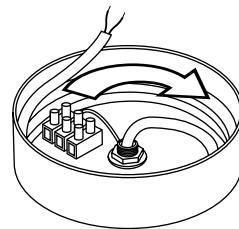

1

2

3

10

11

12

4

5

6

13

14

15

7

8

9

16

17