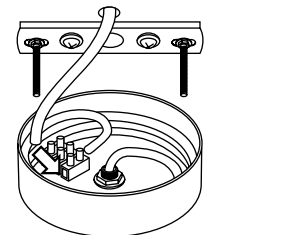

PŘI MECHANICKÉM POŠKOZENÍ ČI NESPRÁVNÉ INSTALACI NEMŮŽE BÝT UZNÁNA ZÁRUKA.
VŠECHNA PRÁVA VYHRÁZENA.

SAFETY INSTRUCTIONS

- **ENTRUST THE INSTALLATION TO QUALIFIED PERSON OR COMPANY.**
- INSTALLATION MUST BE CARRIED OUT IN PROGRESSIVE STEPS ACCORDING TO THE ATTACHED MANUAL.
- LAMP MUST BE INSTALLED ACCORDING TO SAFETY ELECTRICAL RULES. INCORRECT CONNECTION MAY LEAD TO DAMAGE OF LAMP, SHORTCUT OR HARM TO HEALTH OR PROPERTY.
- BEFORE INSTALLATION/ANY MANIPULATION DISCONNECT THE MAINS ELECTRICAL SUPPLY.
- DO NOT INSTALL THE LAMP ON UNSTABLE OR WET WALL/CEILING. INSTALL ONLY IN INTERIOR.
- DO NOT INSTALL THE LAMP NEAR OBJECTS EMITTING HIGH TEMPERATURE.
- IF THE LAMP DOES NOT WORK AFTER THE CONNECTION, MAKE SURE THE WIRES ARE CONNECTED RIGHT WAY. AFTERWARDS, SWITCH THE MAINS ELECTRICAL SUPPLY ON.
- KEEP THE LAMP CLEAN.
- BEFORE REPLACING BULB TURN OFF THE POWER AND LEAVE THE LAMP AND THE BULB TO COOL DOWN.
- RECOMMENDED LIGHT SOURCE IS INCLUDED - LED BULB IS IN THE PACKAGING.

Max. příkon 60W | Ekvivalent LED zdroje - 5W

1

- Instalaci svítidla svěřte odborné osobě nebo firmě.
- Entrust the installation to qualified person or company.

2

3

10

11

12