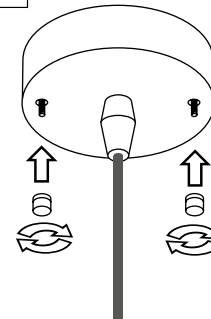

PŘI MECHANICKÉM POŠKOZENÍ ČI NESPRÁVNÉ INSTALACI NEMŮŽE BÝT UZNÁNA ZÁRUKA.
VŠECHNA PRÁVA VYHRÁZENA.

SAFETY INSTRUCTIONS

- **ENTRUST THE INSTALLATION TO QUALIFIED PERSON OR COMPANY.**
- INSTALLATION MUST BE CARRIED OUT IN PROGRESSIVE STEPS ACCORDING TO THE ATTACHED MANUAL.
- LAMP MUST BE INSTALLED ACCORDING TO SAFETY ELECTRICAL RULES. INCORRECT CONNECTION MAY LEAD TO DAMAGE OF LAMP, SHORTCUT OR HARM TO HEALTH OR PROPERTY.
- BEFORE INSTALLATION/ANY MANIPULATION DISCONNECT THE MAINS ELECTRICAL SUPPLY.
- DO NOT INSTALL THE LAMP ON UNSTABLE OR WET WALL/CEILING. INSTALL ONLY IN INTERIOR.
- DO NOT INSTALL THE LAMP NEAR OBJECTS EMITTING HIGH TEMPERATURE.
- IF THE LAMP DOES NOT WORK AFTER THE CONNECTION, MAKE SURE THE WIRES ARE CONNECTED RIGHT WAY. AFTERWARDS, SWITCH THE MAINS ELECTRICAL SUPPLY ON.
- KEEP THE LAMP CLEAN.
- BEFORE REPLACING BULB TURN OFF THE POWER AND LEAVE THE LAMP AND THE BULB TO COOL DOWN.
- RECOMMENDED LIGHT SOURCE IS INCLUDED - LED BULB IS IN THE PACKAGING.

4

5

6

13

14

15

7

8