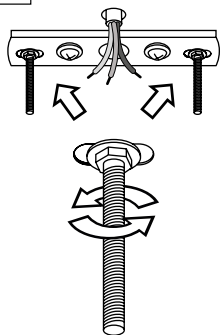

PŘI MECHANICKÉM POŠKOZENÍ ČI NESPRÁVNÉ INSTALACI NEMŮŽE BÝT UZNÁNA ZÁRUKA.
VŠECHNA PRÁVA VYHRÁZENA.

SAFETY INSTRUCTIONS

- **ENTRUST THE INSTALLATION TO QUALIFIED PERSON OR COMPANY.**
- INSTALLATION MUST BE CARRIED OUT IN PROGRESSIVE STEPS ACCORDING TO THE ATTACHED MANUAL.
- LAMP MUST BE INSTALLED ACCORDING TO SAFETY ELECTRICAL RULES. INCORRECT CONNECTION MAY LEAD TO DAMAGE OF LAMP, SHORTCUT OR HARM TO HEALTH OR PROPERTY.
- BEFORE INSTALLATION/ANY MANIPULATION DISCONNECT THE MAINS ELECTRICAL SUPPLY.
- DO NOT INSTALL THE LAMP ON UNSTABLE OR WET WALL/CEILING. INSTALL ONLY IN INTERIOR.
- DO NOT INSTALL THE LAMP NEAR OBJECTS EMITTING HIGH TEMPERATURE.
- IF THE LAMP DOES NOT WORK AFTER THE CONNECTION, MAKE SURE THE WIRES ARE CONNECTED RIGHT WAY. AFTERWARDS, SWITCH THE MAINS ELECTRICAL SUPPLY ON.
- KEEP THE LAMP CLEAN.
- BEFORE REPLACING BULB TURN OFF THE POWER AND LEAVE THE LAMP AND THE BULB TO COOL DOWN.
- RECOMMENDED LIGHT SOURCE IS INCLUDED - LED BULB IS IN THE PACKAGING.

4

5

6

13

14

15

7

8