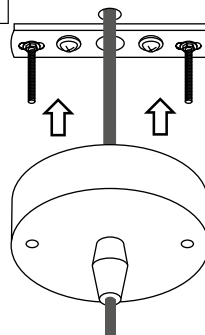

PŘI MECHANICKÉM POŠKOZENÍ ČI NESPRÁVNÉ INSTALACI NEMŮŽE BÝT UZNÁNA ZÁRUKA.
VŠECHNA PRÁVA VYHRÁZENA.

SAFETY INSTRUCTIONS

- **ENTRUST THE INSTALLATION TO QUALIFIED PERSON OR COMPANY.**
- INSTALLATION MUST BE CARRIED OUT IN PROGRESSIVE STEPS ACCORDING TO THE ATTACHED MANUAL.
- LAMP MUST BE INSTALLED ACCORDING TO SAFETY ELECTRICAL RULES. INCORRECT CONNECTION MAY LEAD TO DAMAGE OF LAMP, SHORTCUT OR HARM TO HEALTH OR PROPERTY.
- BEFORE INSTALLATION/ANY MANIPULATION DISCONNECT THE MAINS ELECTRICAL SUPPLY.
- DO NOT INSTALL THE LAMP ON UNSTABLE OR WET WALL/CEILING. INSTALL ONLY IN INTERIOR.
- DO NOT INSTALL THE LAMP NEAR OBJECTS EMITTING HIGH TEMPERATURE.
- IF THE LAMP DOES NOT WORK AFTER THE CONNECTION, MAKE SURE THE WIRES ARE CONNECTED RIGHT WAY. AFTERWARDS, SWITCH THE MAINS ELECTRICAL SUPPLY ON.
- KEEP THE LAMP CLEAN.
- BEFORE REPLACING BULB TURN OFF THE POWER AND LEAVE THE LAMP AND THE BULB TO COOL DOWN.
- RECOMMENDED LIGHT SOURCE IS INCLUDED - LED BULB IS IN THE PACKAGING.

4

5

6

13

14

15

7

8