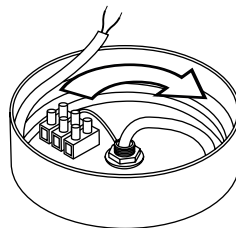

PŘI MECHANICKÉM POŠKOZENÍ ČI NESPRÁVNÉ INSTALACI NEMŮŽE BÝT UZNÁNA ZÁRUKA.
VŠECHNA PRÁVA VYHRÁZENA.

SAFETY INSTRUCTIONS

- **ENTRUST THE INSTALLATION TO QUALIFIED PERSON OR COMPANY.**
- INSTALLATION MUST BE CARRIED OUT IN PROGRESSIVE STEPS ACCORDING TO THE ATTACHED MANUAL.
- LAMP MUST BE INSTALLED ACCORDING TO SAFETY ELECTRICAL RULES. INCORRECT CONNECTION MAY LEAD TO DAMAGE OF LAMP, SHORTCUT OR HARM TO HEALTH OR PROPERTY.
- BEFORE INSTALLATION/ANY MANIPULATION DISCONNECT THE MAINS ELECTRICAL SUPPLY.
- DO NOT INSTALL THE LAMP ON UNSTABLE OR WET WALL/CEILING. INSTALL ONLY IN INTERIOR.
- DO NOT INSTALL THE LAMP NEAR OBJECTS EMITTING HIGH TEMPERATURE.
- IF THE LAMP DOES NOT WORK AFTER THE CONNECTION, MAKE SURE THE WIRES ARE CONNECTED RIGHT WAY. AFTERWARDS, SWITCH THE MAINS ELECTRICAL SUPPLY ON.
- KEEP THE LAMP CLEAN.
- BEFORE REPLACING BULB TURN OFF THE POWER AND LEAVE THE LAMP AND THE BULB TO COOL DOWN.
- RECOMMENDED LIGHT SOURCE IS INCLUDED - LED BULB IS IN THE PACKAGING.

Max. příkon 60W | Ekvivalent LED zdroje - 5W

1

- Instalaci svítidla svěřte odborné osobě nebo firmě.
- Entrust the installation to qualified person or company.

2

3

10

11

12