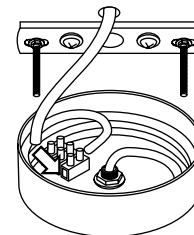

PŘI MECHANICKÉM POŠKOZENÍ ČI NESPRÁVNÉ INSTALACI NEMŮŽE BÝT UZNÁNA ZÁRUKA.
VŠECHNA PRÁVA VYHRÁZENA.

SAFETY INSTRUCTIONS

- **ENTRUST THE INSTALLATION TO QUALIFIED PERSON OR COMPANY.**
- INSTALLATION MUST BE CARRIED OUT IN PROGRESSIVE STEPS ACCORDING TO THE ATTACHED MANUAL.
- LAMP MUST BE INSTALLED ACCORDING TO SAFETY ELECTRICAL RULES. INCORRECT CONNECTION MAY LEAD TO DAMAGE OF LAMP, SHORTCUT OR HARM TO HEALTH OR PROPERTY.
- BEFORE INSTALLATION/ANY MANIPULATION DISCONNECT THE MAINS ELECTRICAL SUPPLY.
- DO NOT INSTALL THE LAMP ON UNSTABLE OR WET WALL/CEILING. INSTALL ONLY IN INTERIOR.
- DO NOT INSTALL THE LAMP NEAR OBJECTS EMITTING HIGH TEMPERATURE.
- IF THE LAMP DOES NOT WORK AFTER THE CONNECTION, MAKE SURE THE WIRES ARE CONNECTED RIGHT WAY. AFTERWARDS, SWITCH THE MAINS ELECTRICAL SUPPLY ON.
- KEEP THE LAMP CLEAN.
- BEFORE REPLACING BULB TURN OFF THE POWER AND LEAVE THE LAMP AND THE BULB TO COOL DOWN.
- RECOMMENDED LIGHT SOURCE IS INCLUDED - LED BULB IS IN THE PACKAGING.

1

- Instalaci svítidla svěřte odborné osobě nebo firmě.
- Entrust the installation to qualified person or company.

2

3

10

11

12

4