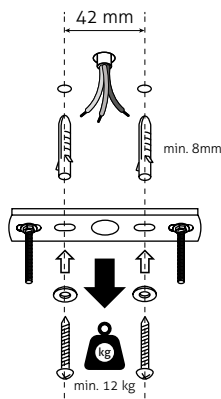

1

- Instalaci svítidla svěřte odborné osobě nebo firmě.
- Entrust the installation to qualified person or company.

2

3

10

11

12

4

5

6

13

14

15

7

8

9

16

17