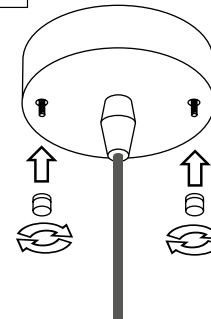

PŘI MECHANICKÉM POŠKOZENÍ ČI NESPRÁVNÉ INSTALACI NEMŮŽE BÝT UZNÁNA ZÁRUKA.
VŠECHNA PRÁVA VYHRÁZENA.

SAFETY INSTRUCTIONS

- **ENTRUST THE INSTALLATION TO QUALIFIED PERSON OR COMPANY.**
- INSTALLATION MUST BE CARRIED OUT IN PROGRESSIVE STEPS ACCORDING TO THE ATTACHED MANUAL.
- LAMP MUST BE INSTALLED ACCORDING TO SAFETY ELECTRICAL RULES. INCORRECT CONNECTION MAY LEAD TO DAMAGE OF LAMP, SHORTCUT OR HARM TO HEALTH OR PROPERTY.
- BEFORE INSTALLATION/ANY MANIPULATION DISCONNECT THE MAINS ELECTRICAL SUPPLY.
- DO NOT INSTALL THE LAMP ON UNSTABLE OR WET WALL/CEILING. INSTALL ONLY IN INTERIOR.
- DO NOT INSTALL THE LAMP NEAR OBJECTS EMITTING HIGH TEMPERATURE.
- IF THE LAMP DOES NOT WORK AFTER THE CONNECTION, MAKE SURE THE WIRES ARE CONNECTED RIGHT WAY. AFTERWARDS, SWITCH THE MAINS ELECTRICAL SUPPLY ON.
- KEEP THE LAMP CLEAN.
- BEFORE REPLACING BULB TURN OFF THE POWER AND LEAVE THE LAMP AND THE BULB TO COOL DOWN.
- RECOMMENDED LIGHT SOURCE IS INCLUDED - LED BULB IS IN THE PACKAGING.

11

12

4

5

6

13

14

15