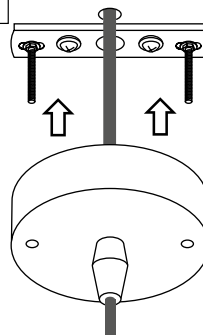

PŘI MECHANICKÉM POŠKOZENÍ ČI NESPRÁVNÉ INSTALACI NEMŮŽE BÝT UZNÁNA ZÁRUKA.
VŠECHNA PRÁVA VYHRÁZENA.

SAFETY INSTRUCTIONS

- **ENTRUST THE INSTALLATION TO QUALIFIED PERSON OR COMPANY.**
- INSTALLATION MUST BE CARRIED OUT IN PROGRESSIVE STEPS ACCORDING TO THE ATTACHED MANUAL.
- LAMP MUST BE INSTALLED ACCORDING TO SAFETY ELECTRICAL RULES. INCORRECT CONNECTION MAY LEAD TO DAMAGE OF LAMP, SHORTCUT OR HARM TO HEALTH OR PROPERTY.
- BEFORE INSTALLATION/ANY MANIPULATION DISCONNECT THE MAINS ELECTRICAL SUPPLY.
- DO NOT INSTALL THE LAMP ON UNSTABLE OR WET WALL/CEILING. INSTALL ONLY IN INTERIOR.
- DO NOT INSTALL THE LAMP NEAR OBJECTS EMITTING HIGH TEMPERATURE.
- IF THE LAMP DOES NOT WORK AFTER THE CONNECTION, MAKE SURE THE WIRES ARE CONNECTED RIGHT WAY. AFTERWARDS, SWITCH THE MAINS ELECTRICAL SUPPLY ON.
- KEEP THE LAMP CLEAN.
- BEFORE REPLACING BULB TURN OFF THE POWER AND LEAVE THE LAMP AND THE BULB TO COOL DOWN.
- RECOMMENDED LIGHT SOURCE IS INCLUDED - LED BULB IS IN THE PACKAGING.

11

12

4

5

6

13

14

15