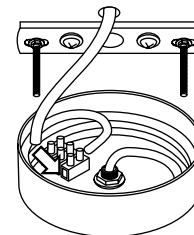

1

- Instalaci svítidla svěřte odborné osobě nebo firmě.
- Entrust the installation to qualified person or company.

2

3

10

11

12

4

5

6

13

14

15

7

8

9

16

17