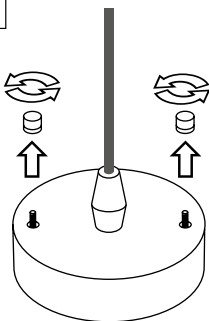

1

- Instalaci svítidla svěřte odborné osobě nebo firmě.
- Entrust the installation to qualified person or company.

2

3

10

11

12

4

5

6

13

14

15

7

8

9

16

17