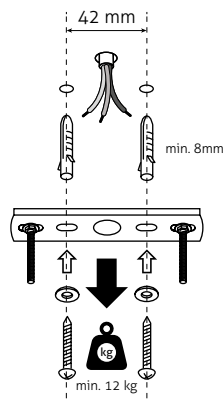

PŘI MECHANICKÉM POŠKOZENÍ ČI NESPRÁVNÉ INSTALACI NEMŮŽE BÝT UZNÁNA ZÁRUKA.
VŠECHNA PRÁVA VYHRÁZENA.

SAFETY INSTRUCTIONS

- **ENTRUST THE INSTALLATION TO QUALIFIED PERSON OR COMPANY.**
- INSTALLATION MUST BE CARRIED OUT IN PROGRESSIVE STEPS ACCORDING TO THE ATTACHED MANUAL.
- LAMP MUST BE INSTALLED ACCORDING TO SAFETY ELECTRICAL RULES. INCORRECT CONNECTION MAY LEAD TO DAMAGE OF LAMP, SHORTCUT OR HARM TO HEALTH OR PROPERTY.
- BEFORE INSTALLATION/ANY MANIPULATION DISCONNECT THE MAINS ELECTRICAL SUPPLY.
- DO NOT INSTALL THE LAMP ON UNSTABLE OR WET WALL/CEILING. INSTALL ONLY IN INTERIOR.
- DO NOT INSTALL THE LAMP NEAR OBJECTS EMITTING HIGH TEMPERATURE.
- IF THE LAMP DOES NOT WORK AFTER THE CONNECTION, MAKE SURE THE WIRES ARE CONNECTED RIGHT WAY. AFTERWARDS, SWITCH THE MAINS ELECTRICAL SUPPLY ON.
- KEEP THE LAMP CLEAN.
- BEFORE REPLACING BULB TURN OFF THE POWER AND LEAVE THE LAMP AND THE BULB TO COOL DOWN.
- RECOMMENDED LIGHT SOURCE IS INCLUDED - LED BULB IS IN THE PACKAGING.

11

12

4

5

6

13

14

15