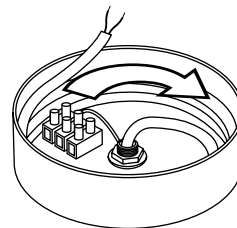

PŘI MECHANICKÉM POŠKOZENÍ ČI NESPRÁVNÉ INSTALACI NEMŮŽE BÝT UZNÁNA ZÁRUKA.
VŠECHNA PRÁVA VYHRÁZENA.

SAFETY INSTRUCTIONS

- **ENTRUST THE INSTALLATION TO QUALIFIED PERSON OR COMPANY.**
- INSTALLATION MUST BE CARRIED OUT IN PROGRESSIVE STEPS ACCORDING TO THE ATTACHED MANUAL.
- LAMP MUST BE INSTALLED ACCORDING TO SAFETY ELECTRICAL RULES. INCORRECT CONNECTION MAY LEAD TO DAMAGE OF LAMP, SHORTCUT OR HARM TO HEALTH OR PROPERTY.
- BEFORE INSTALLATION/ANY MANIPULATION DISCONNECT THE MAINS ELECTRICAL SUPPLY.
- DO NOT INSTALL THE LAMP ON UNSTABLE OR WET WALL/CEILING. INSTALL ONLY IN INTERIOR.
- DO NOT INSTALL THE LAMP NEAR OBJECTS EMITTING HIGH TEMPERATURE.
- IF THE LAMP DOES NOT WORK AFTER THE CONNECTION, MAKE SURE THE WIRES ARE CONNECTED RIGHT WAY. AFTERWARDS, SWITCH THE MAINS ELECTRICAL SUPPLY ON.
- KEEP THE LAMP CLEAN.
- BEFORE REPLACING BULB TURN OFF THE POWER AND LEAVE THE LAMP AND THE BULB TO COOL DOWN.
- RECOMMENDED LIGHT SOURCE IS INCLUDED - LED BULB IS IN THE PACKAGING.

E-S-E27

230V~50Hz | IP20 |  | E27

Max. příkon 60W | Ekvivalent LED zdroje - 5W

1

- Instalaci svítidla svěřte odborné osobě nebo firmě.
- Entrust the installation to qualified person or company.

2

3

10