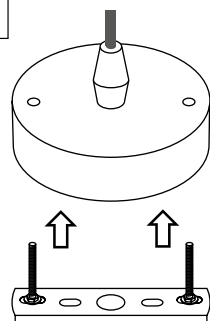

1

- Instalaci svítidla svěřte odborné osobě nebo firmě.
- Entrust the installation to qualified person or company.

2

3

10

11

12

4

5

6

13

14

15

7

8

9

16

17