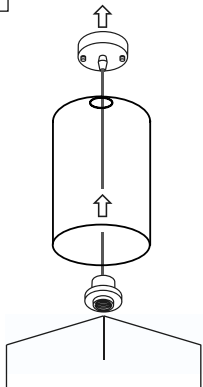

- Instalaci svítidla svěřte odborné osobě nebo firmě.
- Entrust the installation to qualified person or company.

2