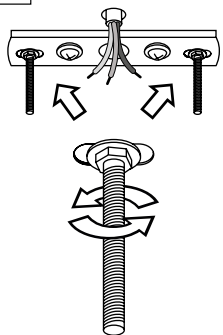

PŘI MECHANICKÉM POŠKOZENÍ ČI NESPRÁVNÉ INSTALACI NEMŮŽE BÝT UZNÁNA ZÁRUKA.
VŠECHNA PRÁVA VYHRÁZENA.

SAFETY INSTRUCTIONS

- **ENTRUST THE INSTALLATION TO QUALIFIED PERSON OR COMPANY.**
- INSTALLATION MUST BE CARRIED OUT IN PROGRESSIVE STEPS ACCORDING TO THE ATTACHED MANUAL.
- LAMP MUST BE INSTALLED ACCORDING TO SAFETY ELECTRICAL RULES. INCORRECT CONNECTION MAY LEAD TO DAMAGE OF LAMP, SHORTCUT OR HARM TO HEALTH OR PROPERTY.
- BEFORE INSTALLATION/ANY MANIPULATION DISCONNECT THE MAINS ELECTRICAL SUPPLY.
- DO NOT INSTALL THE LAMP ON UNSTABLE OR WET WALL/CEILING. INSTALL ONLY IN INTERIOR.
- DO NOT INSTALL THE LAMP NEAR OBJECTS EMITTING HIGH TEMPERATURE.
- IF THE LAMP DOES NOT WORK AFTER THE CONNECTION, MAKE SURE THE WIRES ARE CONNECTED RIGHT WAY. AFTERWARDS, SWITCH THE MAINS ELECTRICAL SUPPLY ON.
- KEEP THE LAMP CLEAN.
- BEFORE REPLACING BULB TURN OFF THE POWER AND LEAVE THE LAMP AND THE BULB TO COOL DOWN.
- RECOMMENDED LIGHT SOURCE IS INCLUDED - LED BULB IS IN THE PACKAGING.

5

6

13

14

15

7

8

9