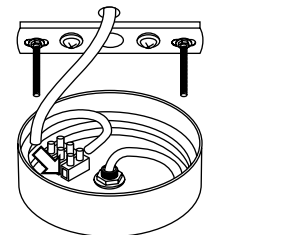

PŘI MECHANICKÉM POŠKOZENÍ ČI NESPRÁVNÉ INSTALACI NEMŮŽE BÝT UZNÁNA ZÁRUKA.
VŠECHNA PRÁVA VYHRÁZENA.

SAFETY INSTRUCTIONS

- **ENTRUST THE INSTALLATION TO QUALIFIED PERSON OR COMPANY.**
- INSTALLATION MUST BE CARRIED OUT IN PROGRESSIVE STEPS ACCORDING TO THE ATTACHED MANUAL.
- LAMP MUST BE INSTALLED ACCORDING TO SAFETY ELECTRICAL RULES. INCORRECT CONNECTION MAY LEAD TO DAMAGE OF LAMP, SHORTCUT OR HARM TO HEALTH OR PROPERTY.
- BEFORE INSTALLATION/ANY MANIPULATION DISCONNECT THE MAINS ELECTRICAL SUPPLY.
- DO NOT INSTALL THE LAMP ON UNSTABLE OR WET WALL/CEILING. INSTALL ONLY IN INTERIOR.
- DO NOT INSTALL THE LAMP NEAR OBJECTS EMITTING HIGH TEMPERATURE.
- IF THE LAMP DOES NOT WORK AFTER THE CONNECTION, MAKE SURE THE WIRES ARE CONNECTED RIGHT WAY. AFTERWARDS, SWITCH THE MAINS ELECTRICAL SUPPLY ON.
- KEEP THE LAMP CLEAN.
- BEFORE REPLACING BULB TURN OFF THE POWER AND LEAVE THE LAMP AND THE BULB TO COOL DOWN.
- RECOMMENDED LIGHT SOURCE IS INCLUDED - LED BULB IS IN THE PACKAGING.

1

- Instalaci svítidla svěřte odborné osobě nebo firmě.
- Entrust the installation to qualified person or company.

2

3

10

11

12

4