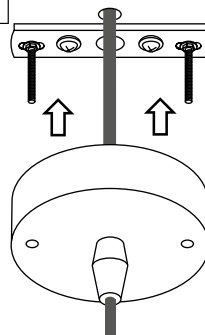

1

- Instalaci svítidla svěřte odborné osobě nebo firmě.
- Entrust the installation to qualified person or company.

2

3

10

11

12

4

5

6

13

14

15

7

8

9

16

17