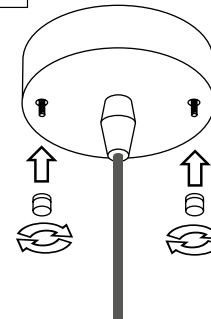

PŘI MECHANICKÉM POŠKOZENÍ ČI NESPRÁVNÉ INSTALACI NEMŮŽE BÝT UZNÁNA ZÁRUKA.
VŠECHNA PRÁVA VYHRÁZENA.

SAFETY INSTRUCTIONS

- **ENTRUST THE INSTALLATION TO QUALIFIED PERSON OR COMPANY.**
- INSTALLATION MUST BE CARRIED OUT IN PROGRESSIVE STEPS ACCORDING TO THE ATTACHED MANUAL.
- LAMP MUST BE INSTALLED ACCORDING TO SAFETY ELECTRICAL RULES. INCORRECT CONNECTION MAY LEAD TO DAMAGE OF LAMP, SHORTCUT OR HARM TO HEALTH OR PROPERTY.
- BEFORE INSTALLATION/ANY MANIPULATION DISCONNECT THE MAINS ELECTRICAL SUPPLY.
- DO NOT INSTALL THE LAMP ON UNSTABLE OR WET WALL/CEILING. INSTALL ONLY IN INTERIOR.
- DO NOT INSTALL THE LAMP NEAR OBJECTS EMITTING HIGH TEMPERATURE.
- IF THE LAMP DOES NOT WORK AFTER THE CONNECTION, MAKE SURE THE WIRES ARE CONNECTED RIGHT WAY. AFTERWARDS, SWITCH THE MAINS ELECTRICAL SUPPLY ON.
- KEEP THE LAMP CLEAN.
- BEFORE REPLACING BULB TURN OFF THE POWER AND LEAVE THE LAMP AND THE BULB TO COOL DOWN.
- RECOMMENDED LIGHT SOURCE IS INCLUDED - LED BULB IS IN THE PACKAGING.

5

6

13

14

15

7

8

9