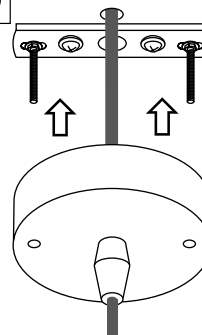

PŘI MECHANICKÉM POŠKOZENÍ ČI NESPRÁVNÉ INSTALACI NEMŮŽE BÝT UZNÁNA ZÁRUKA.
VŠECHNA PRÁVA VYHRÁZENA.

SAFETY INSTRUCTIONS

- **ENTRUST THE INSTALLATION TO QUALIFIED PERSON OR COMPANY.**
- INSTALLATION MUST BE CARRIED OUT IN PROGRESSIVE STEPS ACCORDING TO THE ATTACHED MANUAL.
- LAMP MUST BE INSTALLED ACCORDING TO SAFETY ELECTRICAL RULES. INCORRECT CONNECTION MAY LEAD TO DAMAGE OF LAMP, SHORTCUT OR HARM TO HEALTH OR PROPERTY.
- BEFORE INSTALLATION/ANY MANIPULATION DISCONNECT THE MAINS ELECTRICAL SUPPLY.
- DO NOT INSTALL THE LAMP ON UNSTABLE OR WET WALL/CEILING. INSTALL ONLY IN INTERIOR.
- DO NOT INSTALL THE LAMP NEAR OBJECTS EMITTING HIGH TEMPERATURE.
- IF THE LAMP DOES NOT WORK AFTER THE CONNECTION, MAKE SURE THE WIRES ARE CONNECTED RIGHT WAY. AFTERWARDS, SWITCH THE MAINS ELECTRICAL SUPPLY ON.
- KEEP THE LAMP CLEAN.
- BEFORE REPLACING BULB TURN OFF THE POWER AND LEAVE THE LAMP AND THE BULB TO COOL DOWN.
- RECOMMENDED LIGHT SOURCE IS INCLUDED - LED BULB IS IN THE PACKAGING.

11

12

4

5

6

13

14

15