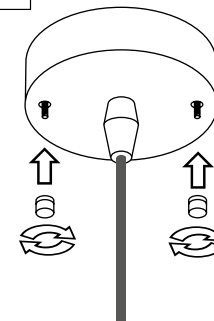

PŘI MECHANICKÉM POŠKOZENÍ ČI NESPRÁVNÉ INSTALACI NEMŮŽE BÝT UZNÁNA ZÁRUKA.
VŠECHNA PRÁVA VYHRÁZENA.

SAFETY INSTRUCTIONS

- **ENTRUST THE INSTALLATION TO QUALIFIED PERSON OR COMPANY.**
- INSTALLATION MUST BE CARRIED OUT IN PROGRESSIVE STEPS ACCORDING TO THE ATTACHED MANUAL.
- LAMP MUST BE INSTALLED ACCORDING TO SAFETY ELECTRICAL RULES. INCORRECT CONNECTION MAY LEAD TO DAMAGE OF LAMP, SHORTCUT OR HARM TO HEALTH OR PROPERTY.
- BEFORE INSTALLATION/ANY MANIPULATION DISCONNECT THE MAINS ELECTRICAL SUPPLY.
- DO NOT INSTALL THE LAMP ON UNSTABLE OR WET WALL/CEILING. INSTALL ONLY IN INTERIOR.
- DO NOT INSTALL THE LAMP NEAR OBJECTS EMITTING HIGH TEMPERATURE.
- IF THE LAMP DOES NOT WORK AFTER THE CONNECTION, MAKE SURE THE WIRES ARE CONNECTED RIGHT WAY. AFTERWARDS, SWITCH THE MAINS ELECTRICAL SUPPLY ON.
- KEEP THE LAMP CLEAN.
- BEFORE REPLACING BULB TURN OFF THE POWER AND LEAVE THE LAMP AND THE BULB TO COOL DOWN.
- RECOMMENDED LIGHT SOURCE IS INCLUDED - LED BULB IS IN THE PACKAGING.

11

12

4

5

6

13

14

15