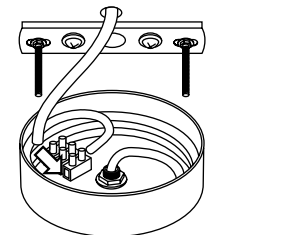

1

- Instalaci svítidla svěřte odborné osobě nebo firmě.
- Entrust the installation to qualified person or company.

2

3

10

11

12

4

5

6

13

14

15

7

8

9

16

17