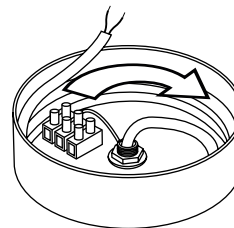

PŘI MECHANICKÉM POŠKOZENÍ ČI NESPRÁVNÉ INSTALACI NEMŮŽE BÝT UZNÁNA ZÁRUKA.
VŠECHNA PRÁVA VYHRÁZENA.

SAFETY INSTRUCTIONS

- **ENTRUST THE INSTALLATION TO QUALIFIED PERSON OR COMPANY.**
- INSTALLATION MUST BE CARRIED OUT IN PROGRESSIVE STEPS ACCORDING TO THE ATTACHED MANUAL.
- LAMP MUST BE INSTALLED ACCORDING TO SAFETY ELECTRICAL RULES. INCORRECT CONNECTION MAY LEAD TO DAMAGE OF LAMP, SHORTCUT OR HARM TO HEALTH OR PROPERTY.
- BEFORE INSTALLATION/ANY MANIPULATION DISCONNECT THE MAINS ELECTRICAL SUPPLY.
- DO NOT INSTALL THE LAMP ON UNSTABLE OR WET WALL/CEILING. INSTALL ONLY IN INTERIOR.
- DO NOT INSTALL THE LAMP NEAR OBJECTS EMITTING HIGH TEMPERATURE.
- IF THE LAMP DOES NOT WORK AFTER THE CONNECTION, MAKE SURE THE WIRES ARE CONNECTED RIGHT WAY. AFTERWARDS, SWITCH THE MAINS ELECTRICAL SUPPLY ON.
- KEEP THE LAMP CLEAN.
- BEFORE REPLACING BULB TURN OFF THE POWER AND LEAVE THE LAMP AND THE BULB TO COOL DOWN.
- RECOMMENDED LIGHT SOURCE IS INCLUDED - LED BULB IS IN THE PACKAGING.

EL-M-SP-E27

230V~50Hz | IP20 |  | E27

Max. příkon 60W | Ekvivalent LED zdroje - 9W

1

- Instalaci svítidla svěřte odborné osobě nebo firmě.
- Entrust the installation to qualified person or company.

2

3

10