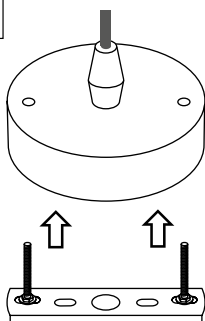

PŘI MECHANICKÉM POŠKOZENÍ ČI NESPRÁVNÉ INSTALACI NEMŮŽE BÝT UZNÁNA ZÁRUKA.
VŠECHNA PRÁVA VYHRÁZENA.

SAFETY INSTRUCTIONS

- **ENTRUST THE INSTALLATION TO QUALIFIED PERSON OR COMPANY.**
- INSTALLATION MUST BE CARRIED OUT IN PROGRESSIVE STEPS ACCORDING TO THE ATTACHED MANUAL.
- LAMP MUST BE INSTALLED ACCORDING TO SAFETY ELECTRICAL RULES. INCORRECT CONNECTION MAY LEAD TO DAMAGE OF LAMP, SHORTCUT OR HARM TO HEALTH OR PROPERTY.
- BEFORE INSTALLATION/ANY MANIPULATION DISCONNECT THE MAINS ELECTRICAL SUPPLY.
- DO NOT INSTALL THE LAMP ON UNSTABLE OR WET WALL/CEILING. INSTALL ONLY IN INTERIOR.
- DO NOT INSTALL THE LAMP NEAR OBJECTS EMITTING HIGH TEMPERATURE.
- IF THE LAMP DOES NOT WORK AFTER THE CONNECTION, MAKE SURE THE WIRES ARE CONNECTED RIGHT WAY. AFTERWARDS, SWITCH THE MAINS ELECTRICAL SUPPLY ON.
- KEEP THE LAMP CLEAN.
- BEFORE REPLACING BULB TURN OFF THE POWER AND LEAVE THE LAMP AND THE BULB TO COOL DOWN.
- RECOMMENDED LIGHT SOURCE IS INCLUDED - LED BULB IS IN THE PACKAGING.

11

12

4

5

6

13

14

15