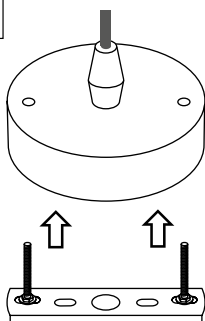

1

- Instalaci svítidla svěřte odborné osobě nebo firmě.
- Entrust the installation to qualified person or company.

2

3

10

11

12

4

5

6

13

14

15

7

8

9

16

17