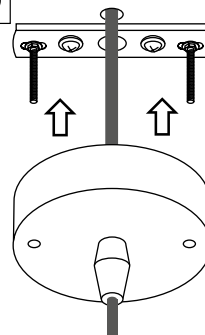

1

- Instalaci svítidla svěřte odborné osobě nebo firmě.
- Entrust the installation to qualified person or company.

2

3

10

11

12

4

5

6

13

14

15

7

8

9

16

17