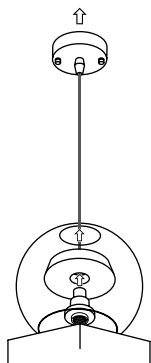

- Instalaci svítidla svěřte odborné osobě nebo firmě.
- Entrust the installation to qualified person or company.

2