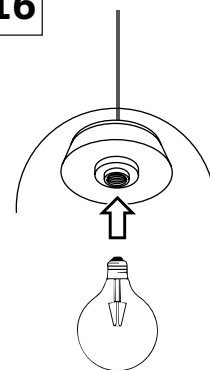

1

- Instalaci svítidla svěřte odborné osobě nebo firmě.
- Entrust the installation to qualified person or company.

2

3

10

11

12

4

5

6

13

14

15

7

8

9

16

17