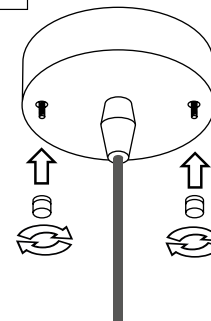

PŘI MECHANICKÉM POŠKOZENÍ ČI NESPRÁVNÉ INSTALACI NEMŮŽE BÝT UZNÁNA ZÁRUKA.
VŠECHNA PRÁVA VYHRÁZENA.

SAFETY INSTRUCTIONS

- **ENTRUST THE INSTALLATION TO QUALIFIED PERSON OR COMPANY.**
- INSTALLATION MUST BE CARRIED OUT IN PROGRESSIVE STEPS ACCORDING TO THE ATTACHED MANUAL.
- LAMP MUST BE INSTALLED ACCORDING TO SAFETY ELECTRICAL RULES. INCORRECT CONNECTION MAY LEAD TO DAMAGE OF LAMP, SHORTCUT OR HARM TO HEALTH OR PROPERTY.
- BEFORE INSTALLATION/ANY MANIPULATION DISCONNECT THE MAINS ELECTRICAL SUPPLY.
- DO NOT INSTALL THE LAMP ON UNSTABLE OR WET WALL/CEILING. INSTALL ONLY IN INTERIOR.
- DO NOT INSTALL THE LAMP NEAR OBJECTS EMITTING HIGH TEMPERATURE.
- IF THE LAMP DOES NOT WORK AFTER THE CONNECTION, MAKE SURE THE WIRES ARE CONNECTED RIGHT WAY. AFTERWARDS, SWITCH THE MAINS ELECTRICAL SUPPLY ON.
- KEEP THE LAMP CLEAN.
- BEFORE REPLACING BULB TURN OFF THE POWER AND LEAVE THE LAMP AND THE BULB TO COOL DOWN.
- RECOMMENDED LIGHT SOURCE IS INCLUDED - LED BULB IS IN THE PACKAGING.

5

6

13

14

15

7

8

9