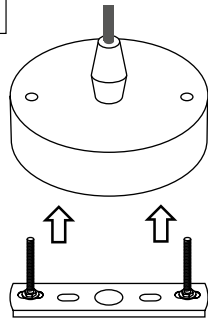

1

- Instalaci svítidla svěřte odborné osobě nebo firmě.
- Entrust the installation to qualified person or company.

2

3

10

11

12

4

5

6

13

14

15

7

8

9

16

17