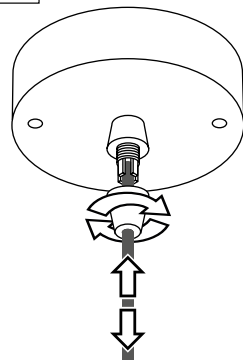

PŘI MECHANICKÉM POŠKOZENÍ ČI NESPRÁVNÉ INSTALACI NEMŮŽE BÝT UZNÁNA ZÁRUKA.
VŠECHNA PRÁVA VYHRÁZENA.

SAFETY INSTRUCTIONS

- **ENTRUST THE INSTALLATION TO QUALIFIED PERSON OR COMPANY.**
- INSTALLATION MUST BE CARRIED OUT IN PROGRESSIVE STEPS ACCORDING TO THE ATTACHED MANUAL.
- LAMP MUST BE INSTALLED ACCORDING TO SAFETY ELECTRICAL RULES. INCORRECT CONNECTION MAY LEAD TO DAMAGE OF LAMP, SHORTCUT OR HARM TO HEALTH OR PROPERTY.
- BEFORE INSTALLATION/ANY MANIPULATION DISCONNECT THE MAINS ELECTRICAL SUPPLY.
- DO NOT INSTALL THE LAMP ON UNSTABLE OR WET WALL/CEILING. INSTALL ONLY IN INTERIOR.
- DO NOT INSTALL THE LAMP NEAR OBJECTS EMITTING HIGH TEMPERATURE.
- IF THE LAMP DOES NOT WORK AFTER THE CONNECTION, MAKE SURE THE WIRES ARE CONNECTED RIGHT WAY. AFTERWARDS, SWITCH THE MAINS ELECTRICAL SUPPLY ON.
- KEEP THE LAMP CLEAN.
- BEFORE REPLACING BULB TURN OFF THE POWER AND LEAVE THE LAMP AND THE BULB TO COOL DOWN.
- RECOMMENDED LIGHT SOURCE IS INCLUDED - LED BULB IS IN THE PACKAGING.

5

6

13

14

15

7

8

9