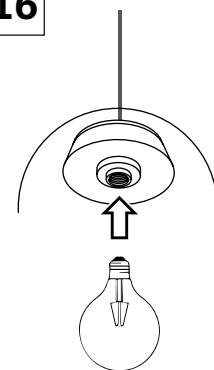

1

- Instalaci svítidla svěřte odborné osobě nebo firmě.
- Entrust the installation to qualified person or company.

2

3

10

11

12

4

5

6

13

14

15

7

8

9

16

17