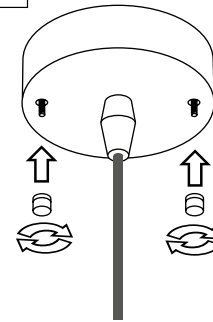

PŘI MECHANICKÉM POŠKOZENÍ ČI NESPRÁVNÉ INSTALACI NEMŮŽE BÝT UZNÁNA ZÁRUKA.
VŠECHNA PRÁVA VYHRÁZENA.

SAFETY INSTRUCTIONS

- **ENTRUST THE INSTALLATION TO QUALIFIED PERSON OR COMPANY.**
- INSTALLATION MUST BE CARRIED OUT IN PROGRESSIVE STEPS ACCORDING TO THE ATTACHED MANUAL.
- LAMP MUST BE INSTALLED ACCORDING TO SAFETY ELECTRICAL RULES. INCORRECT CONNECTION MAY LEAD TO DAMAGE OF LAMP, SHORTCUT OR HARM TO HEALTH OR PROPERTY.
- BEFORE INSTALLATION/ANY MANIPULATION DISCONNECT THE MAINS ELECTRICAL SUPPLY.
- DO NOT INSTALL THE LAMP ON UNSTABLE OR WET WALL/CEILING. INSTALL ONLY IN INTERIOR.
- DO NOT INSTALL THE LAMP NEAR OBJECTS EMITTING HIGH TEMPERATURE.
- IF THE LAMP DOES NOT WORK AFTER THE CONNECTION, MAKE SURE THE WIRES ARE CONNECTED RIGHT WAY. AFTERWARDS, SWITCH THE MAINS ELECTRICAL SUPPLY ON.
- KEEP THE LAMP CLEAN.
- BEFORE REPLACING BULB TURN OFF THE POWER AND LEAVE THE LAMP AND THE BULB TO COOL DOWN.
- RECOMMENDED LIGHT SOURCE IS INCLUDED - LED BULB IS IN THE PACKAGING.

5

6

13

14

15

7

8

9