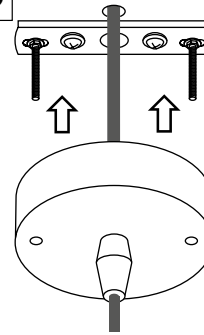

1

- Instalaci svítidla svěřte odborné osobě nebo firmě.
- Entrust the installation to qualified person or company.

2

3

10

11

12

4

5

6

13

14

15

7

8

9

16

17