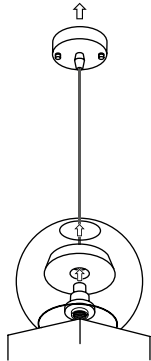

- Instalaci svítidla svěřte odborné osobě nebo firmě.
- Entrust the installation to qualified person or company.

2