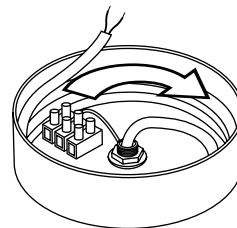

PŘI MECHANICKÉM POŠKOZENÍ ČI NESPRÁVNÉ INSTALACI NEMŮŽE BÝT UZNÁNA ZÁRUKA.
VŠECHNA PRÁVA VYHRAZENA.

SAFETY INSTRUCTIONS

- **ENTRUST THE INSTALLATION TO QUALIFIED PERSON OR COMPANY.**
- INSTALLATION MUST BE CARRIED OUT IN PROGRESSIVE STEPS ACCORDING TO THE ATTACHED MANUAL.
- LAMP MUST BE INSTALLED ACCORDING TO SAFETY ELECTRICAL RULES. INCORRECT CONNECTION MAY LEAD TO DAMAGE OF LAMP, SHORTCUT OR HARM TO HEALTH OR PROPERTY.
- BEFORE INSTALLATION/ANY MANIPULATION DISCONNECT THE MAINS ELECTRICAL SUPPLY.
- DO NOT INSTALL THE LAMP ON UNSTABLE OR WET WALL/CEILING. INSTALL ONLY IN INTERIOR.
- DO NOT INSTALL THE LAMP NEAR OBJECTS EMITTING HIGH TEMPERATURE.
- IF THE LAMP DOES NOT WORK AFTER THE CONNECTION, MAKE SURE THE WIRES ARE CONNECTED RIGHT WAY. AFTERWARDS, SWITCH THE MAINS ELECTRICAL SUPPLY ON.
- KEEP THE LAMP CLEAN.
- BEFORE REPLACING BULB TURN OFF THE POWER AND LEAVE THE LAMP AND THE BULB TO COOL DOWN.
- RECOMMENDED LIGHT SOURCE IS INCLUDED - LED BULB IS IN THE PACKAGING.

EL-M-SPN-E27

230V~50Hz | IP20 |  | E27

Max. příkon 60W | Ekvivalent LED zdroje - 9W

1

- Instalaci svítidla svěřte odborné osobě nebo firmě.
- Entrust the installation to qualified person or company.

2

3

10