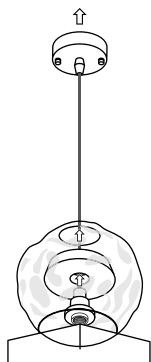

- Instalaci svítidla svěřte odborné osobě nebo firmě.
- Entrust the installation to qualified person or company.

2