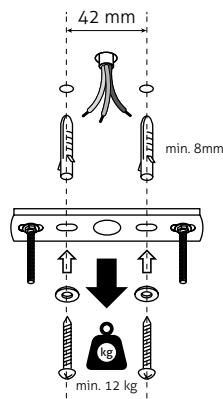

PŘI MECHANICKÉM POŠKOZENÍ ČI NESPRÁVNÉ INSTALACI NEMŮŽE BÝT UZNÁNA ZÁRUKA.
VŠECHNA PRÁVA VYHRAZENA.

SAFETY INSTRUCTIONS

- **ENTRUST THE INSTALLATION TO QUALIFIED PERSON OR COMPANY.**
- INSTALLATION MUST BE CARRIED OUT IN PROGRESSIVE STEPS ACCORDING TO THE ATTACHED MANUAL.
- LAMP MUST BE INSTALLED ACCORDING TO SAFETY ELECTRICAL RULES. INCORRECT CONNECTION MAY LEAD TO DAMAGE OF LAMP, SHORTCUT OR HARM TO HEALTH OR PROPERTY.
- BEFORE INSTALLATION/ANY MANIPULATION DISCONNECT THE MAINS ELECTRICAL SUPPLY.
- DO NOT INSTALL THE LAMP ON UNSTABLE OR WET WALL/CEILING. INSTALL ONLY IN INTERIOR.
- DO NOT INSTALL THE LAMP NEAR OBJECTS EMITTING HIGH TEMPERATURE.
- IF THE LAMP DOES NOT WORK AFTER THE CONNECTION, MAKE SURE THE WIRES ARE CONNECTED RIGHT WAY. AFTERWARDS, SWITCH THE MAINS ELECTRICAL SUPPLY ON.
- KEEP THE LAMP CLEAN.
- BEFORE REPLACING BULB TURN OFF THE POWER AND LEAVE THE LAMP AND THE BULB TO COOL DOWN.
- RECOMMENDED LIGHT SOURCE IS INCLUDED - LED BULB IS IN THE PACKAGING.

11

12

4

5

6

13

14

15