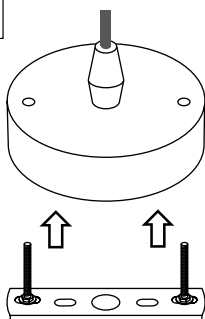

PŘI MECHANICKÉM POŠKOZENÍ ČI NESPRÁVNÉ INSTALACI NEMŮŽE BÝT UZNÁNA ZÁRUKA.
VŠECHNA PRÁVA VYHRAZENA.

SAFETY INSTRUCTIONS

- **ENTRUST THE INSTALLATION TO QUALIFIED PERSON OR COMPANY.**
- INSTALLATION MUST BE CARRIED OUT IN PROGRESSIVE STEPS ACCORDING TO THE ATTACHED MANUAL.
- LAMP MUST BE INSTALLED ACCORDING TO SAFETY ELECTRICAL RULES. INCORRECT CONNECTION MAY LEAD TO DAMAGE OF LAMP, SHORTCUT OR HARM TO HEALTH OR PROPERTY.
- BEFORE INSTALLATION/ANY MANIPULATION DISCONNECT THE MAINS ELECTRICAL SUPPLY.
- DO NOT INSTALL THE LAMP ON UNSTABLE OR WET WALL/CEILING. INSTALL ONLY IN INTERIOR.
- DO NOT INSTALL THE LAMP NEAR OBJECTS EMITTING HIGH TEMPERATURE.
- IF THE LAMP DOES NOT WORK AFTER THE CONNECTION, MAKE SURE THE WIRES ARE CONNECTED RIGHT WAY. AFTERWARDS, SWITCH THE MAINS ELECTRICAL SUPPLY ON.
- KEEP THE LAMP CLEAN.
- BEFORE REPLACING BULB TURN OFF THE POWER AND LEAVE THE LAMP AND THE BULB TO COOL DOWN.
- RECOMMENDED LIGHT SOURCE IS INCLUDED - LED BULB IS IN THE PACKAGING.

11

12

4

5

6

13

14

15