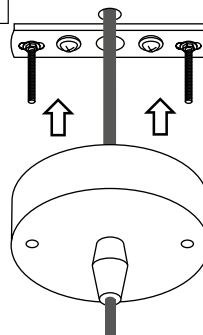

PŘI MECHANICKÉM POŠKOZENÍ ČI NESPRÁVNÉ INSTALACI NEMŮŽE BÝT UZNÁNA ZÁRUKA.
VŠECHNA PRÁVA VYHRAZENA.

SAFETY INSTRUCTIONS

- **ENTRUST THE INSTALLATION TO QUALIFIED PERSON OR COMPANY.**
- INSTALLATION MUST BE CARRIED OUT IN PROGRESSIVE STEPS ACCORDING TO THE ATTACHED MANUAL.
- LAMP MUST BE INSTALLED ACCORDING TO SAFETY ELECTRICAL RULES. INCORRECT CONNECTION MAY LEAD TO DAMAGE OF LAMP, SHORTCUT OR HARM TO HEALTH OR PROPERTY.
- BEFORE INSTALLATION/ANY MANIPULATION DISCONNECT THE MAINS ELECTRICAL SUPPLY.
- DO NOT INSTALL THE LAMP ON UNSTABLE OR WET WALL/CEILING. INSTALL ONLY IN INTERIOR.
- DO NOT INSTALL THE LAMP NEAR OBJECTS EMITTING HIGH TEMPERATURE.
- IF THE LAMP DOES NOT WORK AFTER THE CONNECTION, MAKE SURE THE WIRES ARE CONNECTED RIGHT WAY. AFTERWARDS, SWITCH THE MAINS ELECTRICAL SUPPLY ON.
- KEEP THE LAMP CLEAN.
- BEFORE REPLACING BULB TURN OFF THE POWER AND LEAVE THE LAMP AND THE BULB TO COOL DOWN.
- RECOMMENDED LIGHT SOURCE IS INCLUDED - LED BULB IS IN THE PACKAGING.

11

12

4

5

6

13

14

15