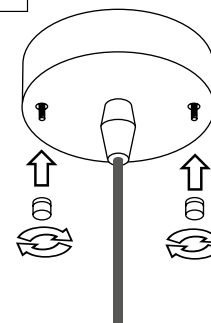

PŘI MECHANICKÉM POŠKOZENÍ ČI NESPRÁVNÉ INSTALACI NEMŮŽE BÝT UZNÁNA ZÁRUKA.
VŠECHNA PRÁVA VYHRAZENA.

SAFETY INSTRUCTIONS

- **ENTRUST THE INSTALLATION TO QUALIFIED PERSON OR COMPANY.**
- INSTALLATION MUST BE CARRIED OUT IN PROGRESSIVE STEPS ACCORDING TO THE ATTACHED MANUAL.
- LAMP MUST BE INSTALLED ACCORDING TO SAFETY ELECTRICAL RULES. INCORRECT CONNECTION MAY LEAD TO DAMAGE OF LAMP, SHORTCUT OR HARM TO HEALTH OR PROPERTY.
- BEFORE INSTALLATION/ANY MANIPULATION DISCONNECT THE MAINS ELECTRICAL SUPPLY.
- DO NOT INSTALL THE LAMP ON UNSTABLE OR WET WALL/CEILING. INSTALL ONLY IN INTERIOR.
- DO NOT INSTALL THE LAMP NEAR OBJECTS EMITTING HIGH TEMPERATURE.
- IF THE LAMP DOES NOT WORK AFTER THE CONNECTION, MAKE SURE THE WIRES ARE CONNECTED RIGHT WAY. AFTERWARDS, SWITCH THE MAINS ELECTRICAL SUPPLY ON.
- KEEP THE LAMP CLEAN.
- BEFORE REPLACING BULB TURN OFF THE POWER AND LEAVE THE LAMP AND THE BULB TO COOL DOWN.
- RECOMMENDED LIGHT SOURCE IS INCLUDED - LED BULB IS IN THE PACKAGING.

5

6

13

14

15

7

8

9