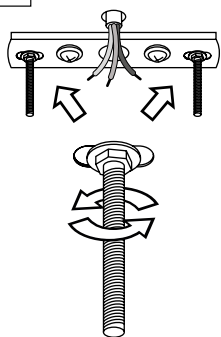

PŘI MECHANICKÉM POŠKOZENÍ ČI NESPRÁVNÉ INSTALACI NEMŮŽE BÝT UZNÁNA ZÁRUKA.
VŠECHNA PRÁVA VYHRAZENA.

SAFETY INSTRUCTIONS

- **ENTRUST THE INSTALLATION TO QUALIFIED PERSON OR COMPANY.**
- INSTALLATION MUST BE CARRIED OUT IN PROGRESSIVE STEPS ACCORDING TO THE ATTACHED MANUAL.
- LAMP MUST BE INSTALLED ACCORDING TO SAFETY ELECTRICAL RULES. INCORRECT CONNECTION MAY LEAD TO DAMAGE OF LAMP, SHORTCUT OR HARM TO HEALTH OR PROPERTY.
- BEFORE INSTALLATION/ANY MANIPULATION DISCONNECT THE MAINS ELECTRICAL SUPPLY.
- DO NOT INSTALL THE LAMP ON UNSTABLE OR WET WALL/CEILING. INSTALL ONLY IN INTERIOR.
- DO NOT INSTALL THE LAMP NEAR OBJECTS EMITTING HIGH TEMPERATURE.
- IF THE LAMP DOES NOT WORK AFTER THE CONNECTION, MAKE SURE THE WIRES ARE CONNECTED RIGHT WAY. AFTERWARDS, SWITCH THE MAINS ELECTRICAL SUPPLY ON.
- KEEP THE LAMP CLEAN.
- BEFORE REPLACING BULB TURN OFF THE POWER AND LEAVE THE LAMP AND THE BULB TO COOL DOWN.
- RECOMMENDED LIGHT SOURCE IS INCLUDED - LED BULB IS IN THE PACKAGING.

5

6

13

14

15

7

8

9