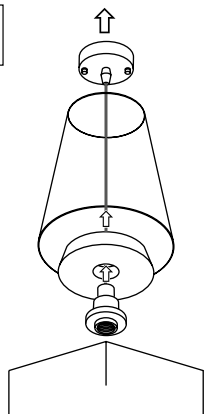

- Instalaci svítidla svěřte odborné osobě nebo firmě.
- Entrust the installation to qualified person or company.

2