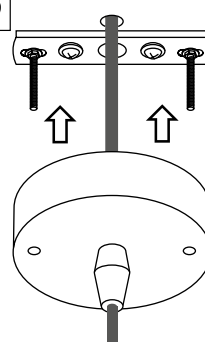

1

- Instalaci svítidla svěřte odborné osobě nebo firmě.
- Entrust the installation to qualified person or company.

2

3

10

11

12

4

5

6

13

14

15

7

8

9

16

17