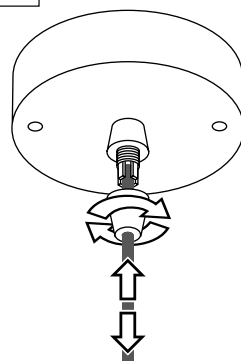

PŘI MECHANICKÉM POŠKOZENÍ ČI NESPRÁVNÉ INSTALACI NEMŮŽE BÝT UZNÁNA ZÁRUKA.
VŠECHNA PRÁVA VYHRAZENA.

SAFETY INSTRUCTIONS

- **ENTRUST THE INSTALLATION TO QUALIFIED PERSON OR COMPANY.**
- INSTALLATION MUST BE CARRIED OUT IN PROGRESSIVE STEPS ACCORDING TO THE ATTACHED MANUAL.
- LAMP MUST BE INSTALLED ACCORDING TO SAFETY ELECTRICAL RULES. INCORRECT CONNECTION MAY LEAD TO DAMAGE OF LAMP, SHORTCUT OR HARM TO HEALTH OR PROPERTY.
- BEFORE INSTALLATION/ANY MANIPULATION DISCONNECT THE MAINS ELECTRICAL SUPPLY.
- DO NOT INSTALL THE LAMP ON UNSTABLE OR WET WALL/CEILING. INSTALL ONLY IN INTERIOR.
- DO NOT INSTALL THE LAMP NEAR OBJECTS EMITTING HIGH TEMPERATURE.
- IF THE LAMP DOES NOT WORK AFTER THE CONNECTION, MAKE SURE THE WIRES ARE CONNECTED RIGHT WAY. AFTERWARDS, SWITCH THE MAINS ELECTRICAL SUPPLY ON.
- KEEP THE LAMP CLEAN.
- BEFORE REPLACING BULB TURN OFF THE POWER AND LEAVE THE LAMP AND THE BULB TO COOL DOWN.
- RECOMMENDED LIGHT SOURCE IS INCLUDED - LED BULB IS IN THE PACKAGING.

5

6

13

14

15

7

8

9