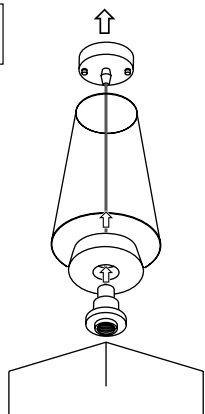

- Instalaci svítidla svěřte odborné osobě nebo firmě.
- Entrust the installation to qualified person or company.

2