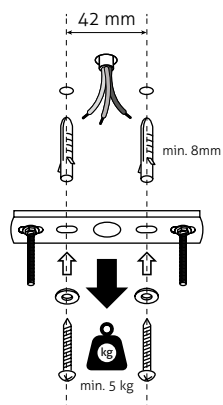

PŘI MECHANICKÉM POŠKOZENÍ ČI NESPRÁVNÉ INSTALACI NEMŮŽE BÝT UZNÁNA ZÁRUKA.
VŠECHNA PRÁVA VYHRAZENA.

SAFETY INSTRUCTIONS

- **ENTRUST THE INSTALLATION TO QUALIFIED PERSON OR COMPANY.**
- INSTALLATION MUST BE CARRIED OUT IN PROGRESSIVE STEPS ACCORDING TO THE ATTACHED MANUAL.
- LAMP MUST BE INSTALLED ACCORDING TO SAFETY ELECTRICAL RULES. INCORRECT CONNECTION MAY LEAD TO DAMAGE OF LAMP, SHORTCUT OR HARM TO HEALTH OR PROPERTY.
- BEFORE INSTALLATION/ANY MANIPULATION DISCONNECT THE MAINS ELECTRICAL SUPPLY.
- DO NOT INSTALL THE LAMP ON UNSTABLE OR WET WALL/CEILING. INSTALL ONLY IN INTERIOR.
- DO NOT INSTALL THE LAMP NEAR OBJECTS EMITTING HIGH TEMPERATURE.
- IF THE LAMP DOES NOT WORK AFTER THE CONNECTION, MAKE SURE THE WIRES ARE CONNECTED RIGHT WAY. AFTERWARDS, SWITCH THE MAINS ELECTRICAL SUPPLY ON.
- KEEP THE LAMP CLEAN.
- BEFORE REPLACING BULB TURN OFF THE POWER AND LEAVE THE LAMP AND THE BULB TO COOL DOWN.
- RECOMMENDED LIGHT SOURCE IS INCLUDED - LED BULB IS IN THE PACKAGING.

11

12

4

5

6

13

14

15