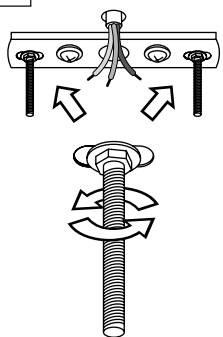

1

- Instalaci svítidla svěřte odborné osobě nebo firmě.
- Entrust the installation to qualified person or company.

2

3

10

11

12

4

5

6

13

14

15

7

8

9

16

17