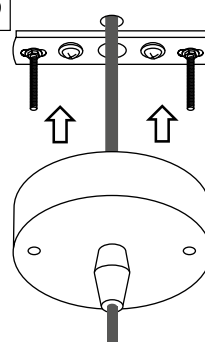

PŘI MECHANICKÉM POŠKOZENÍ ČI NESPRÁVNÉ INSTALACI NEMŮŽE BÝT UZNÁNA ZÁRUKA.
VŠECHNA PRÁVA VYHRAZENA.

SAFETY INSTRUCTIONS

- **ENTRUST THE INSTALLATION TO QUALIFIED PERSON OR COMPANY.**
- INSTALLATION MUST BE CARRIED OUT IN PROGRESSIVE STEPS ACCORDING TO THE ATTACHED MANUAL.
- LAMP MUST BE INSTALLED ACCORDING TO SAFETY ELECTRICAL RULES. INCORRECT CONNECTION MAY LEAD TO DAMAGE OF LAMP, SHORTCUT OR HARM TO HEALTH OR PROPERTY.
- BEFORE INSTALLATION/ANY MANIPULATION DISCONNECT THE MAINS ELECTRICAL SUPPLY.
- DO NOT INSTALL THE LAMP ON UNSTABLE OR WET WALL/CEILING. INSTALL ONLY IN INTERIOR.
- DO NOT INSTALL THE LAMP NEAR OBJECTS EMITTING HIGH TEMPERATURE.
- IF THE LAMP DOES NOT WORK AFTER THE CONNECTION, MAKE SURE THE WIRES ARE CONNECTED RIGHT WAY. AFTERWARDS, SWITCH THE MAINS ELECTRICAL SUPPLY ON.
- KEEP THE LAMP CLEAN.
- BEFORE REPLACING BULB TURN OFF THE POWER AND LEAVE THE LAMP AND THE BULB TO COOL DOWN.
- RECOMMENDED LIGHT SOURCE IS INCLUDED - LED BULB IS IN THE PACKAGING.

11

12

4

5

6

13

14

15