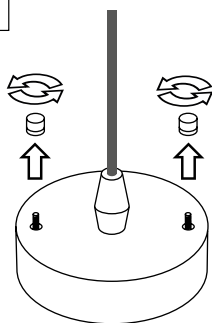

1

- Instalaci svítidla svěřte odborné osobě nebo firmě.
- Entrust the installation to qualified person or company.

2

3

10

11

12

4

5

6

13

14

15

7

8

9

16

17