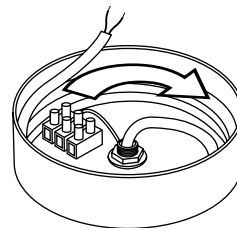

PŘI MECHANICKÉM POŠKOZENÍ ČI NESPRÁVNÉ INSTALACI NEMŮŽE BÝT UZNÁNA ZÁRUKA.
VŠECHNA PRÁVA VYHRAZENA.

SAFETY INSTRUCTIONS

- **ENTRUST THE INSTALLATION TO QUALIFIED PERSON OR COMPANY.**
- INSTALLATION MUST BE CARRIED OUT IN PROGRESSIVE STEPS ACCORDING TO THE ATTACHED MANUAL.
- LAMP MUST BE INSTALLED ACCORDING TO SAFETY ELECTRICAL RULES. INCORRECT CONNECTION MAY LEAD TO DAMAGE OF LAMP, SHORTCUT OR HARM TO HEALTH OR PROPERTY.
- BEFORE INSTALLATION/ANY MANIPULATION DISCONNECT THE MAINS ELECTRICAL SUPPLY.
- DO NOT INSTALL THE LAMP ON UNSTABLE OR WET WALL/CEILING. INSTALL ONLY IN INTERIOR.
- DO NOT INSTALL THE LAMP NEAR OBJECTS EMITTING HIGH TEMPERATURE.
- IF THE LAMP DOES NOT WORK AFTER THE CONNECTION, MAKE SURE THE WIRES ARE CONNECTED RIGHT WAY. AFTERWARDS, SWITCH THE MAINS ELECTRICAL SUPPLY ON.
- KEEP THE LAMP CLEAN.
- BEFORE REPLACING BULB TURN OFF THE POWER AND LEAVE THE LAMP AND THE BULB TO COOL DOWN.
- RECOMMENDED LIGHT SOURCE IS INCLUDED - LED BULB IS IN THE PACKAGING.

EL-S-E27

230V~50Hz | IP20 |  | E27

Max. příkon 60W | Ekvivalent LED zdroje - 9W

1

- Instalaci svítidla svěřte odborné osobě nebo firmě.
- Entrust the installation to qualified person or company.

2

3

10