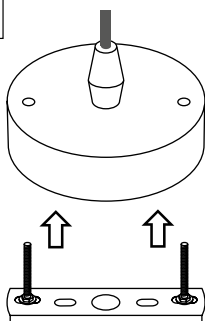

PŘI MECHANICKÉM POŠKOZENÍ ČI NESPRÁVNÉ INSTALACI NEMŮŽE BÝT UZNÁNA ZÁRUKA.
VŠECHNA PRÁVA VYHRAZENA.

SAFETY INSTRUCTIONS

- **ENTRUST THE INSTALLATION TO QUALIFIED PERSON OR COMPANY.**
- INSTALLATION MUST BE CARRIED OUT IN PROGRESSIVE STEPS ACCORDING TO THE ATTACHED MANUAL.
- LAMP MUST BE INSTALLED ACCORDING TO SAFETY ELECTRICAL RULES. INCORRECT CONNECTION MAY LEAD TO DAMAGE OF LAMP, SHORTCUT OR HARM TO HEALTH OR PROPERTY.
- BEFORE INSTALLATION/ANY MANIPULATION DISCONNECT THE MAINS ELECTRICAL SUPPLY.
- DO NOT INSTALL THE LAMP ON UNSTABLE OR WET WALL/CEILING. INSTALL ONLY IN INTERIOR.
- DO NOT INSTALL THE LAMP NEAR OBJECTS EMITTING HIGH TEMPERATURE.
- IF THE LAMP DOES NOT WORK AFTER THE CONNECTION, MAKE SURE THE WIRES ARE CONNECTED RIGHT WAY. AFTERWARDS, SWITCH THE MAINS ELECTRICAL SUPPLY ON.
- KEEP THE LAMP CLEAN.
- BEFORE REPLACING BULB TURN OFF THE POWER AND LEAVE THE LAMP AND THE BULB TO COOL DOWN.
- RECOMMENDED LIGHT SOURCE IS INCLUDED - LED BULB IS IN THE PACKAGING.

11

12

4

5

6

13

14

15