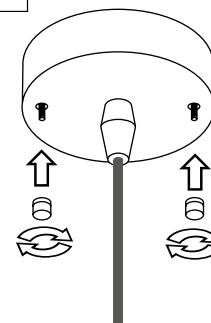

PŘI MECHANICKÉM POŠKOZENÍ ČI NESPRÁVNÉ INSTALACI NEMŮŽE BÝT UZNÁNA ZÁRUKA.
VŠECHNA PRÁVA VYHRAZENA.

SAFETY INSTRUCTIONS

- **ENTRUST THE INSTALLATION TO QUALIFIED PERSON OR COMPANY.**
- INSTALLATION MUST BE CARRIED OUT IN PROGRESSIVE STEPS ACCORDING TO THE ATTACHED MANUAL.
- LAMP MUST BE INSTALLED ACCORDING TO SAFETY ELECTRICAL RULES. INCORRECT CONNECTION MAY LEAD TO DAMAGE OF LAMP, SHORTCUT OR HARM TO HEALTH OR PROPERTY.
- BEFORE INSTALLATION/ANY MANIPULATION DISCONNECT THE MAINS ELECTRICAL SUPPLY.
- DO NOT INSTALL THE LAMP ON UNSTABLE OR WET WALL/CEILING. INSTALL ONLY IN INTERIOR.
- DO NOT INSTALL THE LAMP NEAR OBJECTS EMITTING HIGH TEMPERATURE.
- IF THE LAMP DOES NOT WORK AFTER THE CONNECTION, MAKE SURE THE WIRES ARE CONNECTED RIGHT WAY. AFTERWARDS, SWITCH THE MAINS ELECTRICAL SUPPLY ON.
- KEEP THE LAMP CLEAN.
- BEFORE REPLACING BULB TURN OFF THE POWER AND LEAVE THE LAMP AND THE BULB TO COOL DOWN.
- RECOMMENDED LIGHT SOURCE IS INCLUDED - LED BULB IS IN THE PACKAGING.

11

12

4

5

6

13

14

15