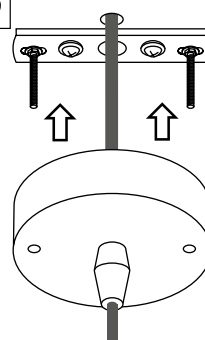

1

- Instalaci svítidla svěřte odborné osobě nebo firmě.
- Entrust the installation to qualified person or company.

2

3

10

11

12

4

5

6

13

14

15

7

8

9

16

17