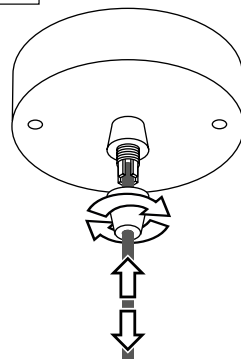

PŘI MECHANICKÉM POŠKOZENÍ ČI NESPRÁVNÉ INSTALACI NEMŮŽE BÝT UZNÁNA ZÁRUKA.
VŠECHNA PRÁVA VYHRÁZENA.

SAFETY INSTRUCTIONS

- **ENTRUST THE INSTALLATION TO QUALIFIED PERSON OR COMPANY.**
- INSTALLATION MUST BE CARRIED OUT IN PROGRESSIVE STEPS ACCORDING TO THE ATTACHED MANUAL.
- LAMP MUST BE INSTALLED ACCORDING TO SAFETY ELECTRICAL RULES. INCORRECT CONNECTION MAY LEAD TO DAMAGE OF LAMP, SHORTCUT OR HARM TO HEALTH OR PROPERTY.
- BEFORE INSTALLATION/ANY MANIPULATION DISCONNECT THE MAINS ELECTRICAL SUPPLY.
- DO NOT INSTALL THE LAMP ON UNSTABLE OR WET WALL/CEILING. INSTALL ONLY IN INTERIOR.
- DO NOT INSTALL THE LAMP NEAR OBJECTS EMITTING HIGH TEMPERATURE.
- IF THE LAMP DOES NOT WORK AFTER THE CONNECTION, MAKE SURE THE WIRES ARE CONNECTED RIGHT WAY. AFTERWARDS, SWITCH THE MAINS ELECTRICAL SUPPLY ON.
- KEEP THE LAMP CLEAN.
- BEFORE REPLACING BULB TURN OFF THE POWER AND LEAVE THE LAMP AND THE BULB TO COOL DOWN.
- RECOMMENDED LIGHT SOURCE IS INCLUDED - LED BULB IS IN THE PACKAGING.

5

6

13

14

15

7

8

9