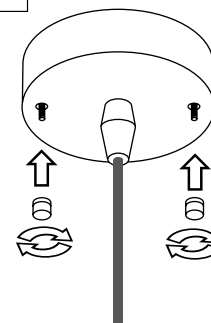

PŘI MECHANICKÉM POŠKOZENÍ ČI NESPRÁVNÉ INSTALACI NEMŮŽE BÝT UZNÁNA ZÁRUKA.
VŠECHNA PRÁVA VYHRÁZENA.

SAFETY INSTRUCTIONS

- **ENTRUST THE INSTALLATION TO QUALIFIED PERSON OR COMPANY.**
- INSTALLATION MUST BE CARRIED OUT IN PROGRESSIVE STEPS ACCORDING TO THE ATTACHED MANUAL.
- LAMP MUST BE INSTALLED ACCORDING TO SAFETY ELECTRICAL RULES. INCORRECT CONNECTION MAY LEAD TO DAMAGE OF LAMP, SHORTCUT OR HARM TO HEALTH OR PROPERTY.
- BEFORE INSTALLATION/ANY MANIPULATION DISCONNECT THE MAINS ELECTRICAL SUPPLY.
- DO NOT INSTALL THE LAMP ON UNSTABLE OR WET WALL/CEILING. INSTALL ONLY IN INTERIOR.
- DO NOT INSTALL THE LAMP NEAR OBJECTS EMITTING HIGH TEMPERATURE.
- IF THE LAMP DOES NOT WORK AFTER THE CONNECTION, MAKE SURE THE WIRES ARE CONNECTED RIGHT WAY. AFTERWARDS, SWITCH THE MAINS ELECTRICAL SUPPLY ON.
- KEEP THE LAMP CLEAN.
- BEFORE REPLACING BULB TURN OFF THE POWER AND LEAVE THE LAMP AND THE BULB TO COOL DOWN.
- RECOMMENDED LIGHT SOURCE IS INCLUDED - LED BULB IS IN THE PACKAGING.

5

6

13

14

15

7

8

9