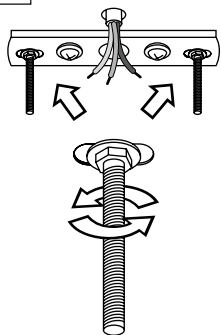

PŘI MECHANICKÉM POŠKOZENÍ ČI NESPRÁVNÉ INSTALACI NEMŮŽE BÝT UZNÁNA ZÁRUKA.
VŠECHNA PRÁVA VYHRÁZENA.

SAFETY INSTRUCTIONS

- **ENTRUST THE INSTALLATION TO QUALIFIED PERSON OR COMPANY.**
- INSTALLATION MUST BE CARRIED OUT IN PROGRESSIVE STEPS ACCORDING TO THE ATTACHED MANUAL.
- LAMP MUST BE INSTALLED ACCORDING TO SAFETY ELECTRICAL RULES. INCORRECT CONNECTION MAY LEAD TO DAMAGE OF LAMP, SHORTCUT OR HARM TO HEALTH OR PROPERTY.
- BEFORE INSTALLATION/ANY MANIPULATION DISCONNECT THE MAINS ELECTRICAL SUPPLY.
- DO NOT INSTALL THE LAMP ON UNSTABLE OR WET WALL/CEILING. INSTALL ONLY IN INTERIOR.
- DO NOT INSTALL THE LAMP NEAR OBJECTS EMITTING HIGH TEMPERATURE.
- IF THE LAMP DOES NOT WORK AFTER THE CONNECTION, MAKE SURE THE WIRES ARE CONNECTED RIGHT WAY. AFTERWARDS, SWITCH THE MAINS ELECTRICAL SUPPLY ON.
- KEEP THE LAMP CLEAN.
- BEFORE REPLACING BULB TURN OFF THE POWER AND LEAVE THE LAMP AND THE BULB TO COOL DOWN.
- RECOMMENDED LIGHT SOURCE IS INCLUDED - LED BULB IS IN THE PACKAGING.

5

6

13

14

15

7

8

9