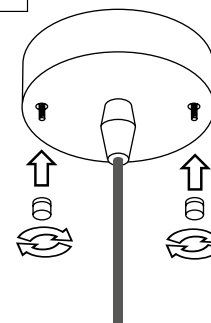

1

- Instalaci svítidla svěřte odborné osobě nebo firmě.
- Entrust the installation to qualified person or company.

2

3

10

4

5

6

13

14

15

7

8

9

16

17