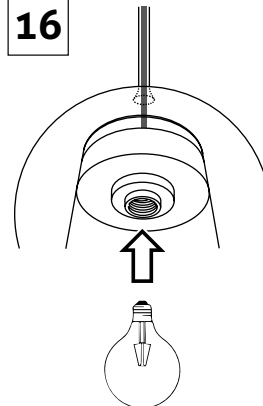

PŘI MECHANICKÉM POŠKOZENÍ ČI NESPRÁVNÉ INSTALACI NEMŮŽE BÝT UZNÁNA ZÁRUKA.
VŠECHNA PRÁVA VYHRAZENA.

SAFETY INSTRUCTIONS

- **ENTRUST THE INSTALLATION TO QUALIFIED PERSON OR COMPANY.**
- INSTALLATION MUST BE CARRIED OUT IN PROGRESSIVE STEPS ACCORDING TO THE ATTACHED MANUAL.
- LAMP MUST BE INSTALLED ACCORDING TO SAFETY ELECTRICAL RULES. INCORRECT CONNECTION MAY LEAD TO DAMAGE OF LAMP, SHORTCUT OR HARM TO HEALTH OR PROPERTY.
- BEFORE INSTALLATION/ANY MANIPULATION DISCONNECT THE MAINS ELECTRICAL SUPPLY.
- DO NOT INSTALL THE LAMP ON UNSTABLE OR WET WALL/CEILING. INSTALL ONLY IN INTERIOR.
- DO NOT INSTALL THE LAMP NEAR OBJECTS EMITTING HIGH TEMPERATURE.
- IF THE LAMP DOES NOT WORK AFTER THE CONNECTION, MAKE SURE THE WIRES ARE CONNECTED RIGHT WAY. AFTERWARDS, SWITCH THE MAINS ELECTRICAL SUPPLY ON.
- KEEP THE LAMP CLEAN.
- BEFORE REPLACING BULB TURN OFF THE POWER AND LEAVE THE LAMP AND THE BULB TO COOL DOWN.
- RECOMMENDED LIGHT SOURCE IS INCLUDED - LED BULB IS IN THE PACKAGING.

13

14

15

7

8

9

16

17