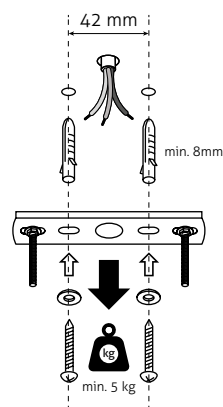

1

- Instalaci svítidla svěřte odborné osobě nebo firmě.
- Entrust the installation to qualified person or company.

2

3

10

4

5

6

13

14

15

7

8

9

16

17