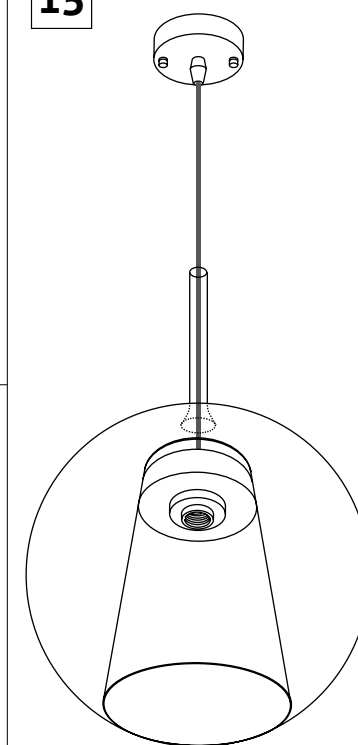

1

- Instalaci svítidla svěřte odborné osobě nebo firmě.
- Entrust the installation to qualified person or company.

2

3

10

4

5

6

13

14

15

7

8

9

16

17