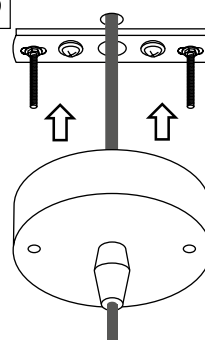

1

- Instalaci svítidla svěřte odborné osobě nebo firmě.
- Entrust the installation to qualified person or company.

2

3

10

4

5

6

13

14

15

7

8

9

16

17