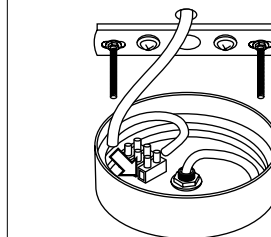

PŘI MECHANICKÉM POŠKOZENÍ ČI NESPRÁVNÉ INSTALACI NEMŮŽE BÝT UZNÁNA ZÁRUKA.
VŠECHNA PRÁVA VYHRAZENA.

SAFETY INSTRUCTIONS

- **ENTRUST THE INSTALLATION TO QUALIFIED PERSON OR COMPANY.**
- INSTALLATION MUST BE CARRIED OUT IN PROGRESSIVE STEPS ACCORDING TO THE ATTACHED MANUAL.
- LAMP MUST BE INSTALLED ACCORDING TO SAFETY ELECTRICAL RULES. INCORRECT CONNECTION MAY LEAD TO DAMAGE OF LAMP, SHORTCUT OR HARM TO HEALTH OR PROPERTY.
- BEFORE INSTALLATION/ANY MANIPULATION DISCONNECT THE MAINS ELECTRICAL SUPPLY.
- DO NOT INSTALL THE LAMP ON UNSTABLE OR WET WALL/CEILING. INSTALL ONLY IN INTERIOR.
- DO NOT INSTALL THE LAMP NEAR OBJECTS EMITTING HIGH TEMPERATURE.
- IF THE LAMP DOES NOT WORK AFTER THE CONNECTION, MAKE SURE THE WIRES ARE CONNECTED RIGHT WAY. AFTERWARDS, SWITCH THE MAINS ELECTRICAL SUPPLY ON.
- KEEP THE LAMP CLEAN.
- BEFORE REPLACING BULB TURN OFF THE POWER AND LEAVE THE LAMP AND THE BULB TO COOL DOWN.
- RECOMMENDED LIGHT SOURCE IS INCLUDED - LED BULB IS IN THE PACKAGING.

1

- Instalaci svítidla svěřte odborné osobě nebo firmě.
- Entrust the installation to qualified person or company.

2

3

10

4

5

6