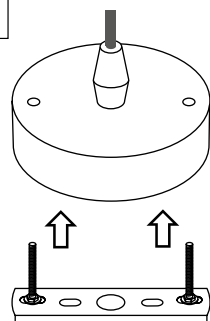

1

- Instalaci svítidla svěřte odborné osobě nebo firmě.
- Entrust the installation to qualified person or company.

2

3

10

4

5

6

13

14

15

7

8

9

16

17