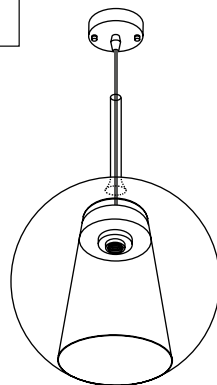

1

- Instalaci svítidla svěřte odborné osobě nebo firmě.
- Entrust the installation to qualified person or company.

2

3

10

4

5

6

13

14

15

7

8

9

16

17