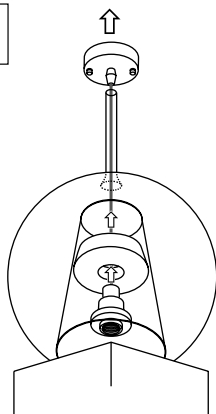

- Instalaci svítidla svěřte odborné osobě nebo firmě.
- Entrust the installation to qualified person or company.

2