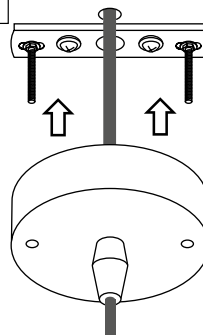

1

- Instalaci svítidla svěřte odborné osobě nebo firmě.
- Entrust the installation to qualified person or company.

2

3

10

11

12

4

5

6

13

14

15

7

8

9

16

17