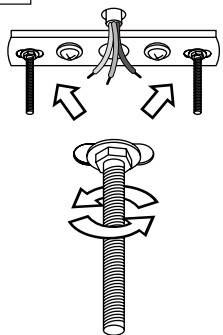

PŘI MECHANICKÉM POŠKOZENÍ ČI NESPRÁVNÉ INSTALACI NEMŮŽE BÝT UZNÁNA ZÁRUKA.
VŠECHNA PRÁVA VYHRAZENA.

SAFETY INSTRUCTIONS

- **ENTRUST THE INSTALLATION TO QUALIFIED PERSON OR COMPANY.**
- INSTALLATION MUST BE CARRIED OUT IN PROGRESSIVE STEPS ACCORDING TO THE ATTACHED MANUAL.
- LAMP MUST BE INSTALLED ACCORDING TO SAFETY ELECTRICAL RULES. INCORRECT CONNECTION MAY LEAD TO DAMAGE OF LAMP, SHORTCUT OR HARM TO HEALTH OR PROPERTY.
- BEFORE INSTALLATION/ANY MANIPULATION DISCONNECT THE MAINS ELECTRICAL SUPPLY.
- DO NOT INSTALL THE LAMP ON UNSTABLE OR WET WALL/CEILING. INSTALL ONLY IN INTERIOR.
- DO NOT INSTALL THE LAMP NEAR OBJECTS EMITTING HIGH TEMPERATURE.
- IF THE LAMP DOES NOT WORK AFTER THE CONNECTION, MAKE SURE THE WIRES ARE CONNECTED RIGHT WAY. AFTERWARDS, SWITCH THE MAINS ELECTRICAL SUPPLY ON.
- KEEP THE LAMP CLEAN.
- BEFORE REPLACING BULB TURN OFF THE POWER AND LEAVE THE LAMP AND THE BULB TO COOL DOWN.
- RECOMMENDED LIGHT SOURCE IS INCLUDED - LED BULB IS IN THE PACKAGING.

5

6

13

14

15

7

8

9