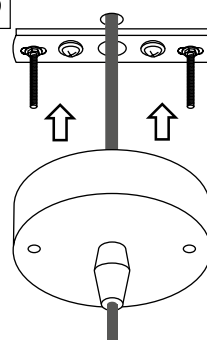

1

- Instalaci svítidla svěřte odborné osobě nebo firmě.
- Entrust the installation to qualified person or company.

2

3

10

11

12

4

5

6

13

14

15

7

8

9

16

17