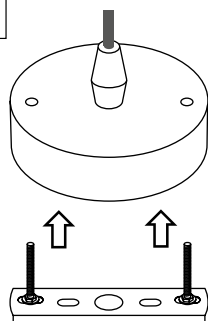

1

- Instalaci svítidla svěřte odborné osobě nebo firmě.
- Entrust the installation to qualified person or company.

2

3

10

11

12

4

5

6

13

14

15

7

8

9

16

17