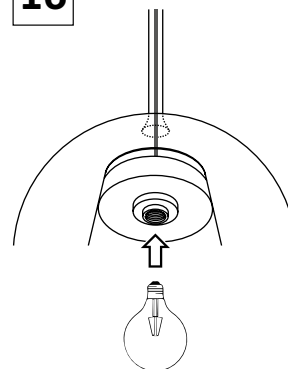

1

- Instalaci svítidla svěřte odborné osobě nebo firmě.
- Entrust the installation to qualified person or company.

2

3

10

11

12

4

5

6

13

14

15

7

8

9

16

17