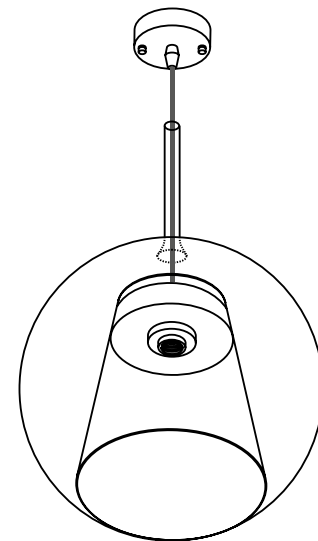

PŘI MECHANICKÉM POŠKOZENÍ ČI NESPRÁVNÉ INSTALACI NEMŮŽE BÝT UZNÁNA ZÁRUKA.
VŠECHNA PRÁVA VYHRAZENA.

SAFETY INSTRUCTIONS

- **ENTRUST THE INSTALLATION TO QUALIFIED PERSON OR COMPANY.**
- INSTALLATION MUST BE CARRIED OUT IN PROGRESSIVE STEPS ACCORDING TO THE ATTACHED MANUAL.
- LAMP MUST BE INSTALLED ACCORDING TO SAFETY ELECTRICAL RULES. INCORRECT CONNECTION MAY LEAD TO DAMAGE OF LAMP, SHORTCUT OR HARM TO HEALTH OR PROPERTY.
- BEFORE INSTALLATION/ANY MANIPULATION DISCONNECT THE MAINS ELECTRICAL SUPPLY.
- DO NOT INSTALL THE LAMP ON UNSTABLE OR WET WALL/CEILING. INSTALL ONLY IN INTERIOR.
- DO NOT INSTALL THE LAMP NEAR OBJECTS EMITTING HIGH TEMPERATURE.
- IF THE LAMP DOES NOT WORK AFTER THE CONNECTION, MAKE SURE THE WIRES ARE CONNECTED RIGHT WAY. AFTERWARDS, SWITCH THE MAINS ELECTRICAL SUPPLY ON.
- KEEP THE LAMP CLEAN.
- BEFORE REPLACING BULB TURN OFF THE POWER AND LEAVE THE LAMP AND THE BULB TO COOL DOWN.
- RECOMMENDED LIGHT SOURCE IS INCLUDED - LED BULB IS IN THE PACKAGING.

5

6

13

14

15

7

8

9