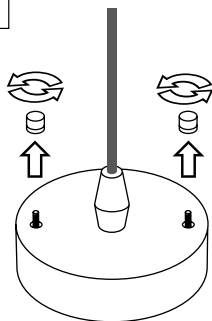

1

- Instalaci svítidla svěřte odborné osobě nebo firmě.
- Entrust the installation to qualified person or company.

2

3

10

11

12

4

5

6

13

14

15

7

8

9

16

17