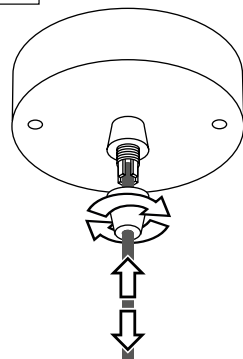

PŘI MECHANICKÉM POŠKOZENÍ ČI NESPRÁVNÉ INSTALACI NEMŮŽE BÝT UZNÁNA ZÁRUKA.
VŠECHNA PRÁVA VYHRAZENA.

SAFETY INSTRUCTIONS

- **ENTRUST THE INSTALLATION TO QUALIFIED PERSON OR COMPANY.**
- INSTALLATION MUST BE CARRIED OUT IN PROGRESSIVE STEPS ACCORDING TO THE ATTACHED MANUAL.
- LAMP MUST BE INSTALLED ACCORDING TO SAFETY ELECTRICAL RULES. INCORRECT CONNECTION MAY LEAD TO DAMAGE OF LAMP, SHORTCUT OR HARM TO HEALTH OR PROPERTY.
- BEFORE INSTALLATION/ANY MANIPULATION DISCONNECT THE MAINS ELECTRICAL SUPPLY.
- DO NOT INSTALL THE LAMP ON UNSTABLE OR WET WALL/CEILING. INSTALL ONLY IN INTERIOR.
- DO NOT INSTALL THE LAMP NEAR OBJECTS EMITTING HIGH TEMPERATURE.
- IF THE LAMP DOES NOT WORK AFTER THE CONNECTION, MAKE SURE THE WIRES ARE CONNECTED RIGHT WAY. AFTERWARDS, SWITCH THE MAINS ELECTRICAL SUPPLY ON.
- KEEP THE LAMP CLEAN.
- BEFORE REPLACING BULB TURN OFF THE POWER AND LEAVE THE LAMP AND THE BULB TO COOL DOWN.
- RECOMMENDED LIGHT SOURCE IS INCLUDED - LED BULB IS IN THE PACKAGING.

5

6

13

14

15

7

8

9