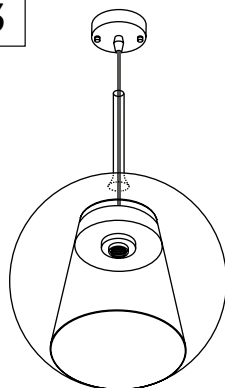

1

- Instalaci svítidla svěřte odborné osobě nebo firmě.
- Entrust the installation to qualified person or company.

2

3

10

11

12

4

5

6

13

14

15

7

8

9

16

17