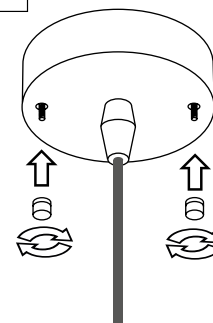

PŘI MECHANICKÉM POŠKOZENÍ ČI NESPRÁVNÉ INSTALACI NEMŮŽE BÝT UZNÁNA ZÁRUKA.
VŠECHNA PRÁVA VYHRAZENA.

SAFETY INSTRUCTIONS

- **ENTRUST THE INSTALLATION TO QUALIFIED PERSON OR COMPANY.**
- INSTALLATION MUST BE CARRIED OUT IN PROGRESSIVE STEPS ACCORDING TO THE ATTACHED MANUAL.
- LAMP MUST BE INSTALLED ACCORDING TO SAFETY ELECTRICAL RULES. INCORRECT CONNECTION MAY LEAD TO DAMAGE OF LAMP, SHORTCUT OR HARM TO HEALTH OR PROPERTY.
- BEFORE INSTALLATION/ANY MANIPULATION DISCONNECT THE MAINS ELECTRICAL SUPPLY.
- DO NOT INSTALL THE LAMP ON UNSTABLE OR WET WALL/CEILING. INSTALL ONLY IN INTERIOR.
- DO NOT INSTALL THE LAMP NEAR OBJECTS EMITTING HIGH TEMPERATURE.
- IF THE LAMP DOES NOT WORK AFTER THE CONNECTION, MAKE SURE THE WIRES ARE CONNECTED RIGHT WAY. AFTERWARDS, SWITCH THE MAINS ELECTRICAL SUPPLY ON.
- KEEP THE LAMP CLEAN.
- BEFORE REPLACING BULB TURN OFF THE POWER AND LEAVE THE LAMP AND THE BULB TO COOL DOWN.
- RECOMMENDED LIGHT SOURCE IS INCLUDED - LED BULB IS IN THE PACKAGING.

5

6

13

14

15

7

8

9