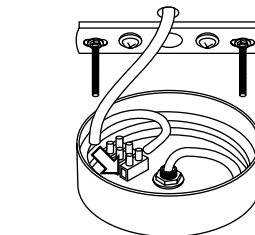

PŘI MECHANICKÉM POŠKOZENÍ ČI NESPRÁVNÉ INSTALACI NEMŮŽE BÝT UZNÁNA ZÁRUKA.
VŠECHNA PRÁVA VYHRAZENA.

SAFETY INSTRUCTIONS

- **ENTRUST THE INSTALLATION TO QUALIFIED PERSON OR COMPANY.**
- INSTALLATION MUST BE CARRIED OUT IN PROGRESSIVE STEPS ACCORDING TO THE ATTACHED MANUAL.
- LAMP MUST BE INSTALLED ACCORDING TO SAFETY ELECTRICAL RULES. INCORRECT CONNECTION MAY LEAD TO DAMAGE OF LAMP, SHORTCUT OR HARM TO HEALTH OR PROPERTY.
- BEFORE INSTALLATION/ANY MANIPULATION DISCONNECT THE MAINS ELECTRICAL SUPPLY.
- DO NOT INSTALL THE LAMP ON UNSTABLE OR WET WALL/CEILING. INSTALL ONLY IN INTERIOR.
- DO NOT INSTALL THE LAMP NEAR OBJECTS EMITTING HIGH TEMPERATURE.
- IF THE LAMP DOES NOT WORK AFTER THE CONNECTION, MAKE SURE THE WIRES ARE CONNECTED RIGHT WAY. AFTERWARDS, SWITCH THE MAINS ELECTRICAL SUPPLY ON.
- KEEP THE LAMP CLEAN.
- BEFORE REPLACING BULB TURN OFF THE POWER AND LEAVE THE LAMP AND THE BULB TO COOL DOWN.
- RECOMMENDED LIGHT SOURCE IS INCLUDED - LED BULB IS IN THE PACKAGING.

1

- Instalaci svítidla svěřte odborné osobě nebo firmě.
- Entrust the installation to qualified person or company.

2

3

10

11

12

4