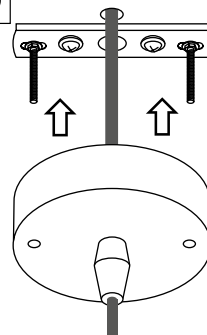

1

- Instalaci svítidla svěřte odborné osobě nebo firmě.
- Entrust the installation to qualified person or company.

2

3

10

11

12

4

5

6

13

14

15

7

8

9

16

17