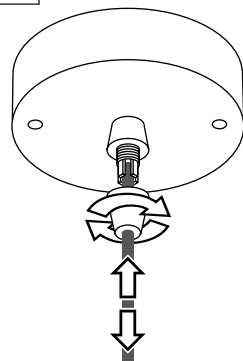

PŘI MECHANICKÉM POŠKOZENÍ ČI NESPRÁVNÉ INSTALACI NEMŮŽE BÝT UZNÁNA ZÁRUKA.
VŠECHNA PŘÁVA VYHRAZENA.

SAFETY INSTRUCTIONS

- **ENTRUST THE INSTALLATION TO QUALIFIED PERSON OR COMPANY.**
- INSTALLATION MUST BE CARRIED OUT IN PROGRESSIVE STEPS ACCORDING TO THE ATTACHED MANUAL.
- LAMP MUST BE INSTALLED ACCORDING TO SAFETY ELECTRICAL RULES. INCORRECT CONNECTION MAY LEAD TO DAMAGE OF LAMP, SHORTCUT OR HARM TO HEALTH OR PROPERTY.
- BEFORE INSTALLATION/ANY MANIPULATION DISCONNECT THE MAINS ELECTRICAL SUPPLY.
- DO NOT INSTALL THE LAMP ON UNSTABLE OR WET WALL/CEILING. INSTALL ONLY IN INTERIOR.
- DO NOT INSTALL THE LAMP NEAR OBJECTS EMITTING HIGH TEMPERATURE.
- IF THE LAMP DOES NOT WORK AFTER THE CONNECTION, MAKE SURE THE WIRES ARE CONNECTED RIGHT WAY. AFTERWARDS, SWITCH THE MAINS ELECTRICAL SUPPLY ON.
- KEEP THE LAMP CLEAN.
- BEFORE REPLACING BULB TURN OFF THE POWER AND LEAVE THE LAMP AND THE BULB TO COOL DOWN.
- RECOMMENDED LIGHT SOURCE IS INCLUDED - LED BULB IS IN THE PACKAGING.

5

6

13

14

15

7

8

9