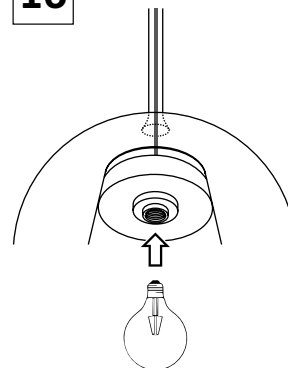

1

- Instalaci svítidla svěřte odborné osobě nebo firmě.
- Entrust the installation to qualified person or company.

2

3

10

11

12

4

5

6

13

14

15

7

8

9

16

17