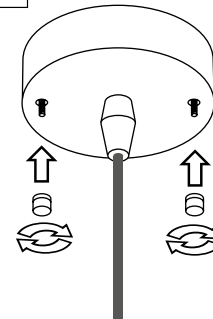

PŘI MECHANICKÉM POŠKOZENÍ ČI NESPRÁVNÉ INSTALACI NEMŮŽE BÝT UZNÁNA ZÁRUKA.
VŠECHNA PŘÁVA VYHRAZENA.

SAFETY INSTRUCTIONS

- **ENTRUST THE INSTALLATION TO QUALIFIED PERSON OR COMPANY.**
- INSTALLATION MUST BE CARRIED OUT IN PROGRESSIVE STEPS ACCORDING TO THE ATTACHED MANUAL.
- LAMP MUST BE INSTALLED ACCORDING TO SAFETY ELECTRICAL RULES. INCORRECT CONNECTION MAY LEAD TO DAMAGE OF LAMP, SHORTCUT OR HARM TO HEALTH OR PROPERTY.
- BEFORE INSTALLATION/ANY MANIPULATION DISCONNECT THE MAINS ELECTRICAL SUPPLY.
- DO NOT INSTALL THE LAMP ON UNSTABLE OR WET WALL/CEILING. INSTALL ONLY IN INTERIOR.
- DO NOT INSTALL THE LAMP NEAR OBJECTS EMITTING HIGH TEMPERATURE.
- IF THE LAMP DOES NOT WORK AFTER THE CONNECTION, MAKE SURE THE WIRES ARE CONNECTED RIGHT WAY. AFTERWARDS, SWITCH THE MAINS ELECTRICAL SUPPLY ON.
- KEEP THE LAMP CLEAN.
- BEFORE REPLACING BULB TURN OFF THE POWER AND LEAVE THE LAMP AND THE BULB TO COOL DOWN.
- RECOMMENDED LIGHT SOURCE IS INCLUDED - LED BULB IS IN THE PACKAGING.

5

6

13

14

15

7

8

9