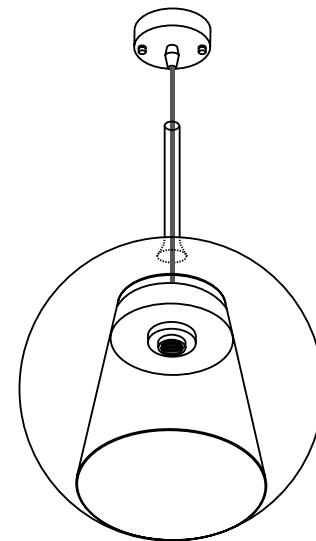

PŘI MECHANICKÉM POŠKOZENÍ ČI NESPRÁVNÉ INSTALACI NEMŮŽE BÝT UZNÁNA ZÁRUKA.
VŠECHNA PŘÁVA VYHRAZENA.

SAFETY INSTRUCTIONS

- **ENTRUST THE INSTALLATION TO QUALIFIED PERSON OR COMPANY.**
- INSTALLATION MUST BE CARRIED OUT IN PROGRESSIVE STEPS ACCORDING TO THE ATTACHED MANUAL.
- LAMP MUST BE INSTALLED ACCORDING TO SAFETY ELECTRICAL RULES. INCORRECT CONNECTION MAY LEAD TO DAMAGE OF LAMP, SHORTCUT OR HARM TO HEALTH OR PROPERTY.
- BEFORE INSTALLATION/ANY MANIPULATION DISCONNECT THE MAINS ELECTRICAL SUPPLY.
- DO NOT INSTALL THE LAMP ON UNSTABLE OR WET WALL/CEILING. INSTALL ONLY IN INTERIOR.
- DO NOT INSTALL THE LAMP NEAR OBJECTS EMITTING HIGH TEMPERATURE.
- IF THE LAMP DOES NOT WORK AFTER THE CONNECTION, MAKE SURE THE WIRES ARE CONNECTED RIGHT WAY. AFTERWARDS, SWITCH THE MAINS ELECTRICAL SUPPLY ON.
- KEEP THE LAMP CLEAN.
- BEFORE REPLACING BULB TURN OFF THE POWER AND LEAVE THE LAMP AND THE BULB TO COOL DOWN.
- RECOMMENDED LIGHT SOURCE IS INCLUDED - LED BULB IS IN THE PACKAGING.

5

6

13

14

15

7

8

9