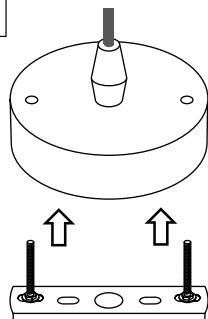

1

- Instalaci svítidla svěřte odborné osobě nebo firmě.
- Entrust the installation to qualified person or company.

2

3

10

11

12

4

5

6

13

14

15

7

8

9

16

17