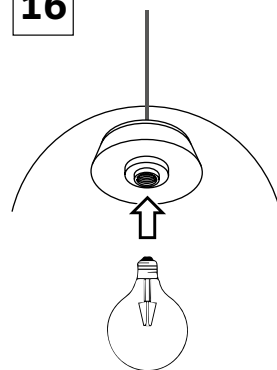

1

- Instalaci svítidla svěřte odborné osobě nebo firmě.
- Entrust the installation to qualified person or company.

2

3

10

11

12

4

5

6

13

14

15

7

8

9

16

17