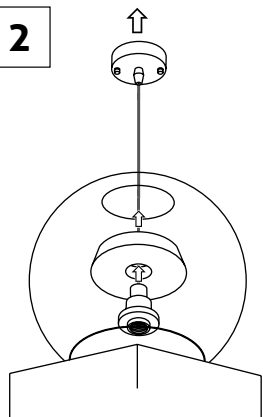

- Instalaci svítidla svěřte odborné osobě nebo firmě.
- Entrust the installation to qualified person or company.

2