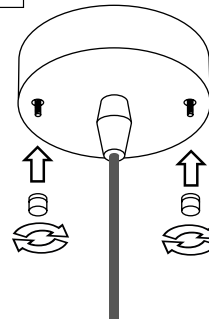

PŘI MECHANICKÉM POŠKOZENÍ ČI NESPRÁVNÉ INSTALACI NEMŮŽE BÝT UZNÁNA ZÁRUKA.
VŠECHNA PRÁVA VYHRÁZENA.

SAFETY INSTRUCTIONS

- **ENTRUST THE INSTALLATION TO QUALIFIED PERSON OR COMPANY.**
- INSTALLATION MUST BE CARRIED OUT IN PROGRESSIVE STEPS ACCORDING TO THE ATTACHED MANUAL.
- LAMP MUST BE INSTALLED ACCORDING TO SAFETY ELECTRICAL RULES. INCORRECT CONNECTION MAY LEAD TO DAMAGE OF LAMP, SHORTCUT OR HARM TO HEALTH OR PROPERTY.
- BEFORE INSTALLATION/ANY MANIPULATION DISCONNECT THE MAINS ELECTRICAL SUPPLY.
- DO NOT INSTALL THE LAMP ON UNSTABLE OR WET WALL/CEILING. INSTALL ONLY IN INTERIOR.
- DO NOT INSTALL THE LAMP NEAR OBJECTS EMITTING HIGH TEMPERATURE.
- IF THE LAMP DOES NOT WORK AFTER THE CONNECTION, MAKE SURE THE WIRES ARE CONNECTED RIGHT WAY. AFTERWARDS, SWITCH THE MAINS ELECTRICAL SUPPLY ON.
- KEEP THE LAMP CLEAN.
- BEFORE REPLACING BULB TURN OFF THE POWER AND LEAVE THE LAMP AND THE BULB TO COOL DOWN.
- RECOMMENDED LIGHT SOURCE IS INCLUDED - LED BULB IS IN THE PACKAGING.

5

6

13

14

15

7

8

9