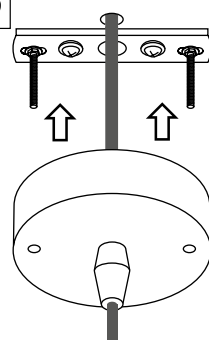

1

- Instalaci svítidla svěřte odborné osobě nebo firmě.
- Entrust the installation to qualified person or company.

2

3

10

11

12

4

5

6

13

14

15

7

8

9

16

17